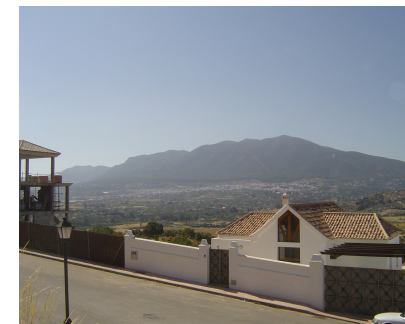

**Sales - Plot - Coín**  
**95.000€**

**Ref.-ID: R31354**

**Coín**

**Plot**

**IBI: 90 EUR / year**

**625 m2**

Fantastic plot with un interrupted views across the valley Plot, Close to Town, Facing: Southwest Views: Countryside, Mountains.