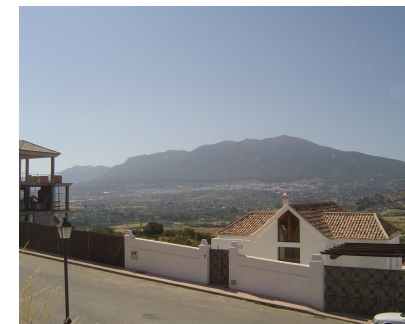

Sales - Plot - Coín
95.000€

Ref.-ID: R31354

Coín

Plot

IBI: 90 EUR / year

625 m2

Fantastic plot with un interrupted views across the valley Plot, Close to Town, Facing: Southwest Views: Countryside, Mountains.