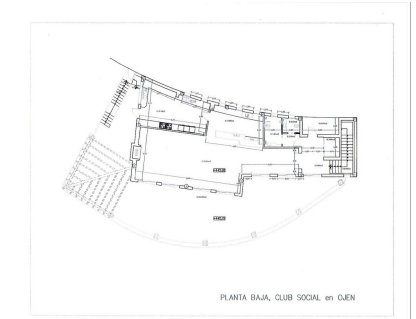

Sales - Commercial - La Mairena

1.300.000€

Ref.-ID: R3540844

La Mairena

Commercial

Brand new contemporary building on a 2.849m2 plot suitable as a social club with restaurant or similar with amazing panoramic views from the top of the hill in La Mairena, ready to request a license to start working.