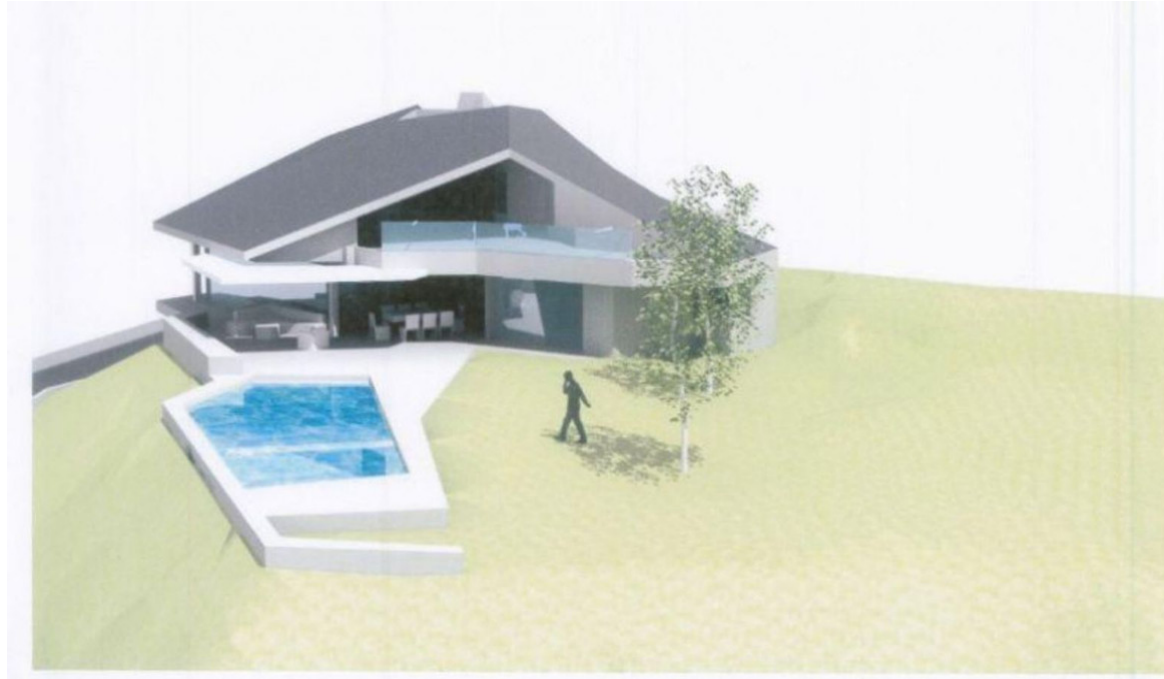

Sales - Plot - Elviria
495.000€

Ref.-ID: R4096015

Elviria

Plot

 **1500 m2**

Land, Elviria, Costa del Sol. Garden/Plot 1500 m². Setting : Close To Golf, Close To Schools. Orientation : South. Pool : Room For Pool. Views : Panoramic. Garden : Private.

Setting

- ✓ Close To Golf
- ✓ Close To Schools

Orientation

- ✓ South

Pool

- ✓ Room For Pool

Views

- ✓ Panoramic

Garden

- ✓ Private