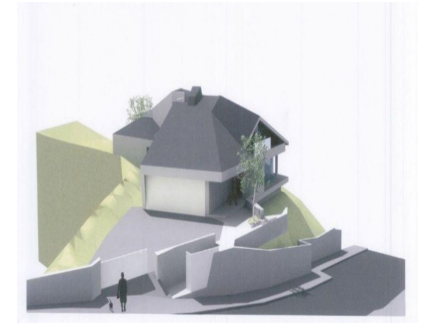

Sales - Plot - Elviria
495.000€

Ref.-ID: R4096015

Elviria

Plot

 **1500 m2**

Land, Elviria, Costa del Sol. Garden/Plot 1500 m². Setting : Close To Golf, Close To Schools. Orientation : South. Pool : Room For Pool. Views : Panoramic. Garden : Private.

Setting

- ✓ Close To Golf
- ✓ Close To Schools

Orientation

- ✓ South

Pool

- ✓ Room For Pool

Views

- ✓ Panoramic