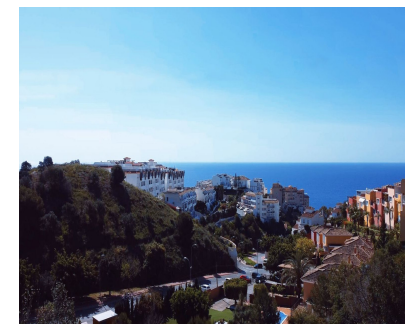

**Sales - Plot - Benalmadena Costa**  
**650.000€**

**Ref.-ID: R4193743**

**Benalmadena Costa**

**Plot**

**1991 m2**

UNIQUE INVESTMENT OPPORTUNITY in Benalmádena Costa. SITUATED in La Capellanía next to Reserva del Higuero. Totally surrounded by urbanised green areas. SEA VIEWS. Plot 400 metres from the beach of Carvajal. TO BUILD 1, 2 or 3 VILLAS. Land classified as type U1 single-family, several options to build, all of them with large gardens, swimming pools, terraces and independent garages. URBAN DATA Surface area: 1991 m2 Occupation: 25% 497m2 Buildable area: 0,38 756m2 Minimum plot to segregate: 600m2 CONTACT us without obligation to visit the property and obtain the technical and economic report of the investment. We provide FREE advice from our team of architects who will inform you of the different options to get the most out of the property. ABOUT BENALMADENA Located on the Costa del Sol, Benalmadena is one of the most attractive areas for property investment in Spain, thanks to its growing tourist and residential demand. With an excellent climate, quality beaches and a modern infrastructure, the town offers a high quality of life surrounded by the best services. The marina and the popular Paloma Park reinforce its attractiveness, while the development of new housing and tourist projects increases its long-term value. Benalmádena is an excellent option for investors looking to diversify their portfolio in an established and expanding destination. (\*) Real estate fees included in the sale price. Not included expenses inherent to the purchase such as ITP, AJD, notary, registry, etc.

**Setting**

- ✓ Suburban
- ✓ Beachside
- ✓ Close To Sea
- ✓ Close To Town

**Orientation**

- ✓ East
- ✓ South

**Condition**

- ✓ New Construction

**Pool**

- ✓ Private