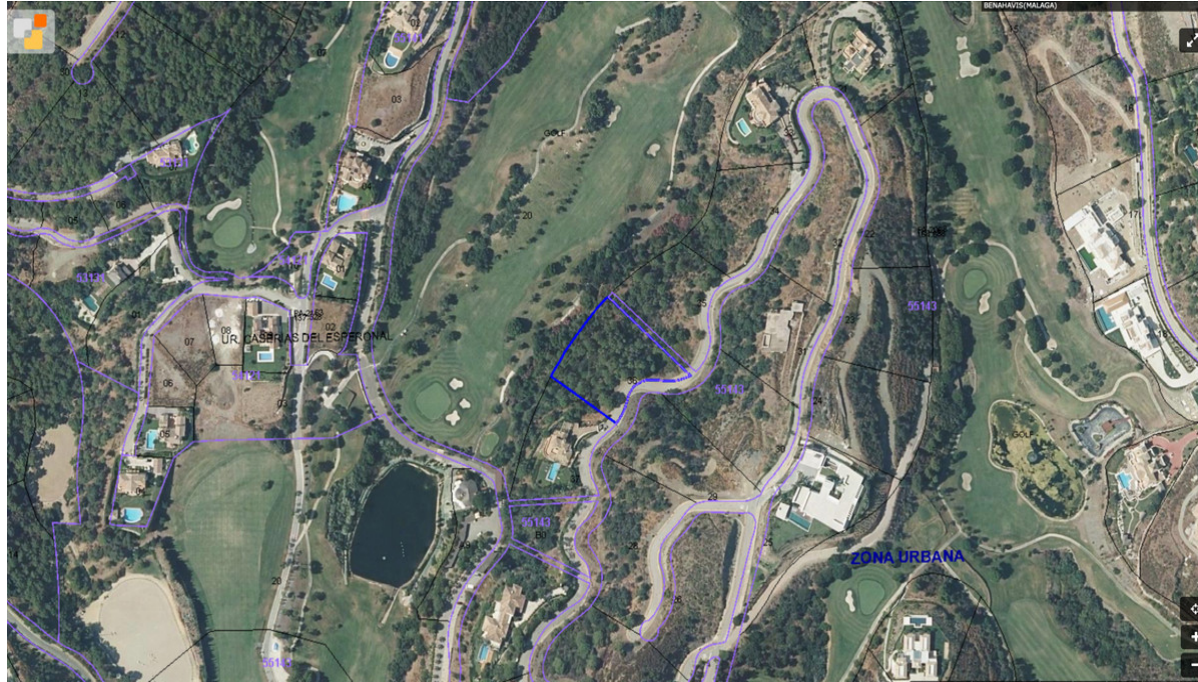

Sales - Plot - Benahavís

700.000€

Ref.-ID: R4200823

Benahavís

Plot

4215 m2

Incredible opportunity to acquire a plot in one of the most prestigious urbanizations in all of Europe, Marbella Club Golf Resort. This incredible gated community is located in the hills of Benahavís, which offer an enviable tranquility, surrounded by lush forests, and also has one of the best golf courses in all of Marbella, 24 hour security, and a spectacular equestrian center. This front line golf plot has more than 4200m2 and unobstructed views of the hills, the golf course and the clubhouse.

Setting

- ✓ Frontline Golf
- ✓ Close To Golf

Orientation

- ✓ South West

Views

- ✓ Mountain
- ✓ Golf
- ✓ Country
- ✓ Panoramic
- ✓ Garden

Security

- ✓ 24 Hour Security