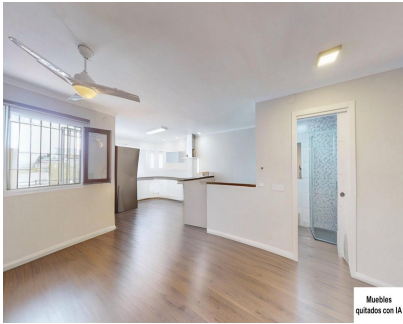

Sales - House - Benalmadena Costa

329.990€

Ref.-ID: R4307092

Benalmadena Costa

House

2

2

129 m2

IMPORTANT: THIS URBANISATION DOES NOT ALLOW HOLIDAY RENTALS. Renovated townhouse with sea views in Torremuelle. Are you looking for a property near the beach for your holidays or as an investment? I present to you this fantastic townhouse located in Benalmádena, Torremuelle area. With just 750 meters walking distance to the Mediterranean water. You can enjoy the sun and waves every day. This property has two double bedrooms, both bathrooms are in excellent condition and a fully equipped kitchen that opens onto the living room creating a spacious and bright atmosphere. In addition, its private terrace allows you to relax while contemplating spectacular panoramic sea views and a communal pool. The house is completely renovated which ensures your tranquility without needing additional repairs. From here you have close access to all kinds of services: restaurants, bars, commercial shops, sports centers, gym, public transport buses/trains. And if you want to explore other famous tourist areas such as Marbella - Malaga - Fuengirola; they are very accessible from this location. For all these reasons it's hard finding another more cozy option so come today before missing out on this unique opportunity...