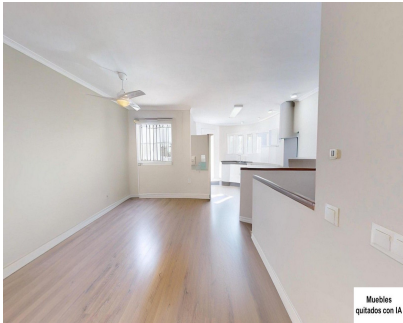

Sales - House - Benalmadena Costa

329.990€

Ref.-ID: R4307092

Benalmadena Costa

House

2

2

129 m2

IMPORTANT: THIS URBANISATION DOES NOT ALLOW HOLIDAY RENTALS. Renovated townhouse with sea views in Torremuelle. Are you looking for a property near the beach for your holidays or as an investment? I present to you this fantastic townhouse located in Benalmádena, Torremuelle area. With just 750 meters walking distance to the Mediterranean water. You can enjoy the sun and waves every day. This property has two double bedrooms, both bathrooms are in excellent condition and a fully equipped kitchen that opens onto the living room creating a spacious and bright atmosphere. In addition, its private terrace allows you to relax while contemplating spectacular panoramic sea views and a communal pool. The house is completely renovated which ensures your tranquility without needing additional repairs. From here you have close access to all kinds of services: restaurants, bars, commercial shops, sports centers, gym, public transport buses/trains. And if you want to explore other famous tourist areas such as Marbella - Malaga - Fuengirola; they are very accessible from this location. For all these reasons it's hard finding another more cozy option so come today before missing out on this unique opportunity...