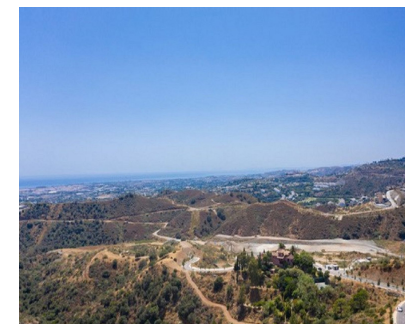

**Sales - Plot - Benahavís**  
**780.000€**

**Ref.-ID: R4315924**

**Benahavís**

**Plot**

**1839 m2**

Residential plot for sale in El Real de la Quinta, with a building capacity of 10% Its suitable for building detached villa with 2 floors + basements + terraces + porches, or 920.30m2 if we include the basements. The views are of the sea and mountains. Ask for more available units of different prices and sizes

**Orientation**  
✓ South West

**Views**  
✓ Sea  
✓ Mountain  
✓ Golf  
✓ Panoramic