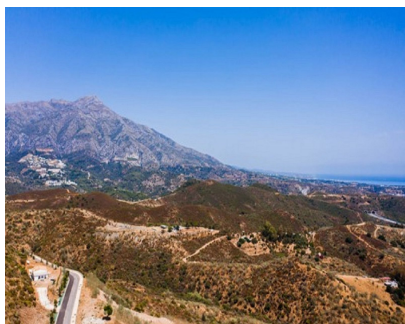

**Sales - Plot - Benahavís**  
**780.000€**

**Ref.-ID: R4315924**

**Benahavís**

**Plot**

**1839 m2**

Residential plot for sale in El Real de la Quinta, with a building capacity of 10% Its suitable for building detached villa with 2 floors + basements + terraces + porches, or 920.30m2 if we include the basements. The views are of the sea and mountains. Ask for more available units of different prices and sizes

**Orientation**  
✓ South West

**Views**  
✓ Sea  
✓ Mountain  
✓ Golf  
✓ Panoramic