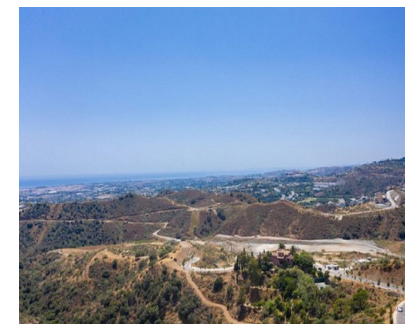

## Sales - Plot - Benahavís

**780.000€**

**Ref.-ID: R4315924**

**Benahavís**

**Plot**

**1839 m2**

Residential plot for sale in El Real de la Quinta, with a building capacity of 10% Its suitable for building detached villa with 2 floors + basements + terraces + porches, or 920.30m2 if we include the basements. The views are of the sea and mountains. Ask for more available units of different prices and sizes

### **Orientation**

✓ South West

### **Views**

- ✓ Sea
- ✓ Mountain
- ✓ Golf
- ✓ Panoramic