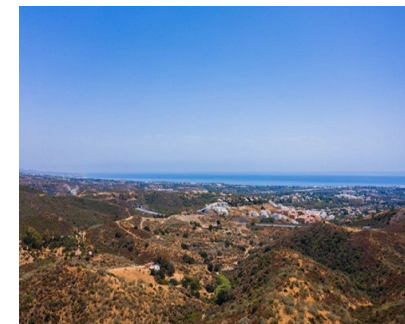

## Sales - Plot - Benahavís

**780.000€**

**Ref.-ID: R4315924**

**Benahavís**

**Plot**

**1839 m2**

Residential plot for sale in El Real de la Quinta, with a building capacity of 10% Its suitable for building detached villa with 2 floors + basements + terraces + porches, or 920.30m2 if we include the basements. The views are of the sea and mountains. Ask for more available units of different prices and sizes

### **Views**

- ✓ Sea
- ✓ Mountain
- ✓ Golf
- ✓ Panoramic