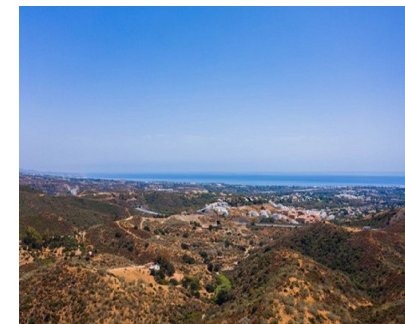

**Sales - Plot - Benahavís**  
**780.000€**

**Ref.-ID: R4315924**

**Benahavís**

**Plot**

**1839 m2**

Residential plot for sale in El Real de la Quinta, with a building capacity of 10% Its suitable for building detached villa with 2 floors + basements + terraces + porches, or 920.30m2 if we include the basements. The views are of the sea and mountains. Ask for more available units of different prices and sizes

**Orientation**  
✓ South West

**Views**  
✓ Sea  
✓ Mountain  
✓ Golf  
✓ Panoramic