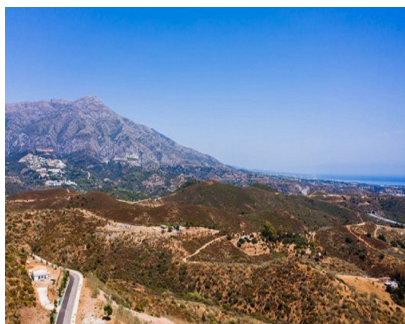

## Sales - Plot - Benahavís

**780.000€**

**Ref.-ID: R4315924**

**Benahavís**

**Plot**

**1839 m2**

Residential plot for sale in El Real de la Quinta, with a building capacity of 10% Its suitable for building detached villa with 2 floors + basements + terraces + porches, or 920.30m2 if we include the basements. The views are of the sea and mountains. Ask for more available units of different prices and sizes

### **Orientation**

✓ South West

### **Views**

- ✓ Sea
- ✓ Mountain
- ✓ Golf
- ✓ Panoramic