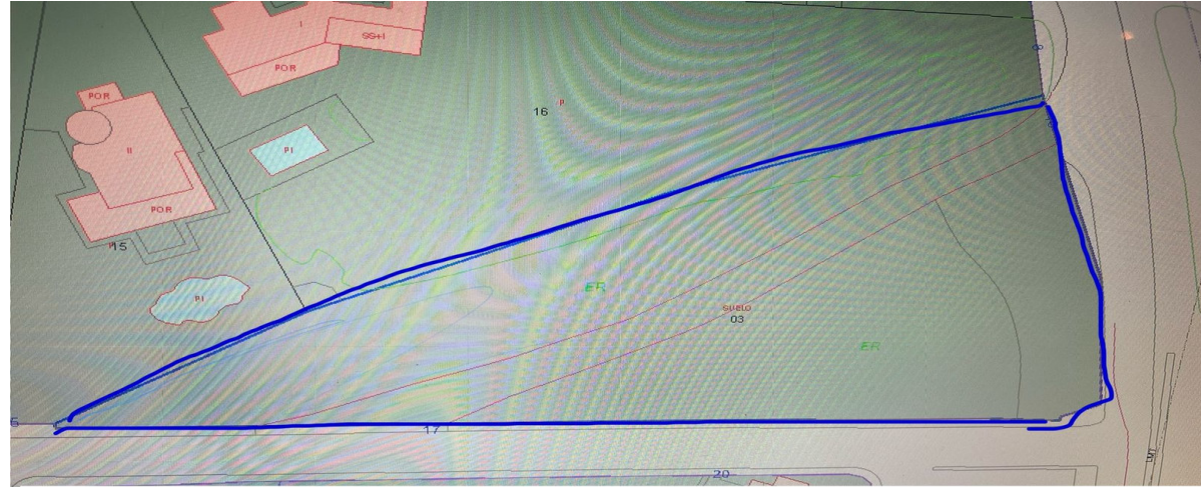

Sales - Plot - Benahavís
750.000€

Ref.-ID: R4438873

Benahavís

Plot

3500 m2

This picturesque plot of land, now available for sale in Benahavís village .Good location , walking distance to schools , kindergarten and village's center .