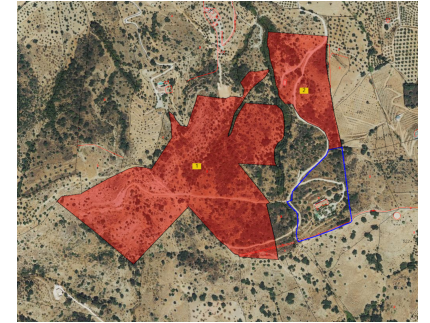

Sales - Plot - Coín
1.000.000€

Ref.-ID: R4454641

Coín

Plot

100000 m2

Plot for sale in , Coín with with orientation north. Regarding property dimensions, it has 100,000 m² plot. Has the following facilities mountainside.

Orientation

✓ North