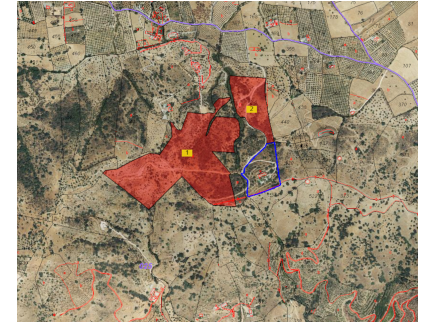

Sales - Plot - Coín
1.000.000€

Ref.-ID: R4454641

Coín

Plot

100000 m2

Plot for sale in , Coín with with orientation north. Regarding property dimensions, it has 100,000 m² plot. Has the following facilities mountainside.

Orientation

✓ North