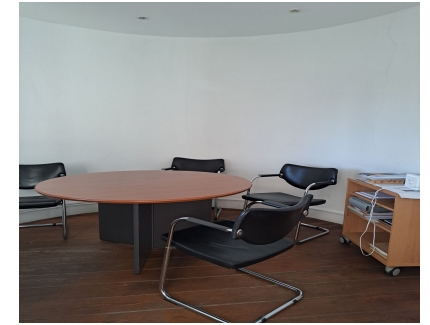

Sales - Commercial - Puerto Banús
320.000€

Ref.-ID: R4582378

Puerto Banús

Commercial

 **90 m2**

- PUERTA DE BANUS - PUERTO BANUS - Excellent location ! This office of 90 meters. It is located at the entrance of Puerto Banus, it has easy access to the National 340 to Puerto Banus and the Nueva Andalucia area. It is located on the middle floor, it is very bright and is currently furnished for an architect studio. It has an area divided by glass panels, a meeting room, kitchen and 1 bathroom.