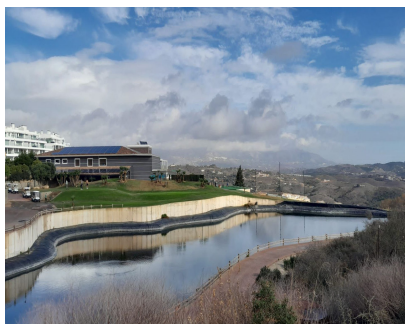

Sales - Plot - Mijas
295.000€

Ref.-ID: R4616206

Mijas

Plot

543 m2

South facing residential plot offering stunning views overlooking the Calanova Golf Club. It offers easy access to the facilities of La Cala de Mijas and the coast. Malaga airport is a short 30 minute drive away. The plot has already been prepared with the ground works completed. This is a very interesting investment opportunity in a superb location. The Listing agent for itself and as agent for the vendor gives notice that: 1. These particulars are only a general outline for the guidance of intending purchasers and do not constitute in whole or in part an offer or a Contract. 2. Reasonable endeavours have been made to ensure that the information given in these particulars is materially correct, but any intending purchaser should satisfy themselves by inspection, searches, enquiries, and survey as to the correctness of each statement. 3. All statements in these particulars are made without responsibility on the part of Listing agent or the vendor. 4. No statement in these particulars is to be relied upon as a statement or representation of fact. 5. Neither Listing agent nor anyone in its employment or acting on its behalf has authority to make any representation or warranty in relation to this property. 6. Nothing in these particulars shall be deemed to be a statement that the property is in good repair or condition or otherwise nor that any services or facilities are in good working order. 7. Photographs may show only certain parts and aspects of the property at the time when the photographs were taken and you should rely on actual inspection. 8. No assumption should be made in respect of parts of the property not shown in photographs. 9. Any areas, measurements or distances are only approximate. 10. Any reference to alterations or use is not intended to be a statement that any necessary planning, building regulation, listed building or any other consent has been obtained. 11. Amounts quoted are exclusive of Tax if applicable.