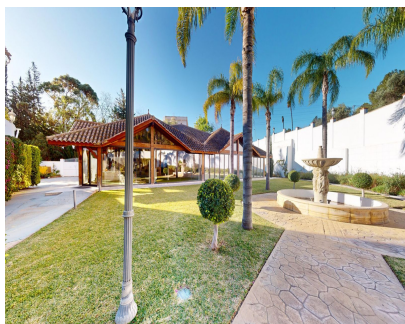

Sales - Commercial - Torremolinos

1.999.999€

Ref.-ID: R4740175

Torremolinos

Commercial

 520 m2

 2250 m2

El Molino de Batán is a historic property located in the municipality of Torremolinos, on the Costa del Sol, which has evolved over the years to adapt to various functions. Originally known for its large party hall, this mill has witnessed hundreds of weddings and social events that have marked an era in the region. The hall, with a surface area of approximately 420 m², offered ample space for numerous tables and a dance floor, making it a benchmark for celebrations. In recent years, the current owner has transformed this space into a modern co-working centre, taking advantage of its size and structure. The mill now houses more than 20 workstations, along with meeting and presentation rooms, a fully equipped kitchen and a computer and server room, adapting to contemporary working needs. The property extends over a plot of 2775 m² which includes an old mansion dating from the early 20th century, currently undergoing restoration to restore it to its original splendour. Surrounded by lush vegetation, the natural setting offers total privacy, making it an ideal location for both a company looking to establish its head office or branch office on the Costa del Sol, as well as those interested in restoring the venue to its former glory as a function room. El Molino de Batán, with its rich history and versatility, remains an emblem of Torremolinos' cultural heritage, offering a unique and multifunctional space in a privileged setting.

Setting

- ✓ Close To Town

Features

- ✓ WiFi
- ✓ Double Glazing
- ✓ Fiber Optic

Utilities

- ✓ Electricity
- ✓ Drinkable Water

Orientation

- ✓ North
- ✓ North East
- ✓ East
- ✓ South West
- ✓ West

Views

- ✓ Mountain
- ✓ Country
- ✓ Courtyard
- ✓ Forest

Parking

- ✓ Open
- ✓ Street
- ✓ More Than One
- ✓ Private