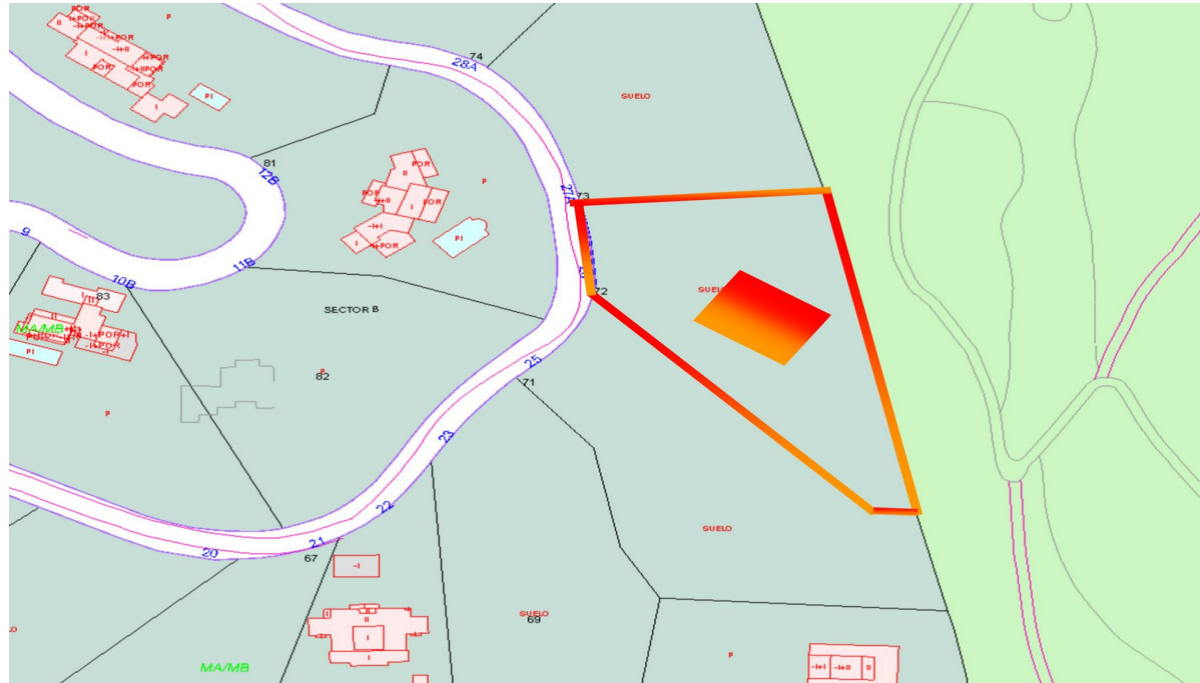

Sales - Plot - Benahavís

750.000€

Ref.-ID: R4742425

Benahavís

Plot

3553 m2

Monte Mayor: Big plot with open views This plot is in the perfect setting to build a villa overlooking the green mountains of Benahavís and the lake in Monte Mayor. Monte Mayor is a gated urbanization, surrounded by green mountains, it is the ideal place to live as a family and get away from the hustle and bustle of the coast, but also only 15min by car from Puerto Banus and the village of Benahavís, the gastronomic jewel of the Costa del Sol

- | | | | | | |
|---|--|---|--|--|--|
| <p>Setting</p> <ul style="list-style-type: none"> ✓ Country ✓ Village ✓ Mountain Pueblo ✓ Close To Golf ✓ Close To Forest ✓ Urbanisation | <p>Orientation</p> <ul style="list-style-type: none"> ✓ South West | <p>Views</p> <ul style="list-style-type: none"> ✓ Sea ✓ Mountain ✓ Golf ✓ Country ✓ Panoramic ✓ Forest | <p>Security</p> <ul style="list-style-type: none"> ✓ Gated Complex ✓ 24 Hour Security | <p>Utilities</p> <ul style="list-style-type: none"> ✓ Electricity ✓ Drinkable Water | <p>Category</p> <ul style="list-style-type: none"> ✓ Golf ✓ Holiday Homes ✓ Investment |
|---|--|---|--|--|--|