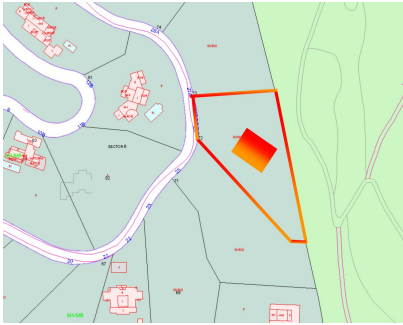

Sales - Plot - Benahavís

645.000€

Ref.-ID: R4742425

Benahavís

Plot

3553 m2

Monte Mayor: Big plot with open views This plot is in the perfect setting to build a villa overlooking the green mountains of Benahavís and the lake in Monte Mayor. Monte Mayor is a gated urbanization, surrounded by green mountains, it is the ideal place to live as a family and get away from the hustle and bustle of the coast, but also only 15min by car from Puerto Banus and the village of Benahavís, the gastronomic jewel of the Costa del Sol

- | | | | | | |
|---|--|---|--|--|--|
| <p>Setting</p> <ul style="list-style-type: none"> ✓ Country ✓ Village ✓ Mountain Pueblo ✓ Close To Golf ✓ Close To Forest ✓ Urbanisation | <p>Orientation</p> <ul style="list-style-type: none"> ✓ South West | <p>Views</p> <ul style="list-style-type: none"> ✓ Sea ✓ Mountain ✓ Golf ✓ Country ✓ Panoramic ✓ Forest | <p>Security</p> <ul style="list-style-type: none"> ✓ Gated Complex ✓ 24 Hour Security | <p>Utilities</p> <ul style="list-style-type: none"> ✓ Electricity ✓ Drinkable Water | <p>Category</p> <ul style="list-style-type: none"> ✓ Golf ✓ Holiday Homes ✓ Investment |
|---|--|---|--|--|--|