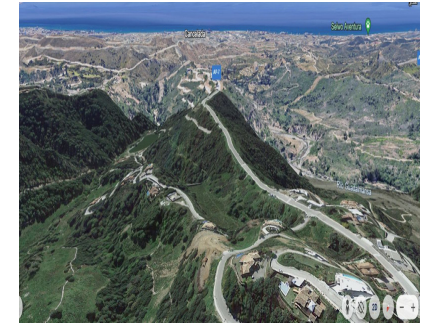

Sales - Plot - Benahavís

750.000€

Ref.-ID: R4742425

Benahavís

Plot

3553 m2

Monte Mayor: Big plot with open views This plot is in the perfect setting to build a villa overlooking the green mountains of Benahavís and the lake in Monte Mayor. Monte Mayor is a gated urbanization, surrounded by green mountains, it is the ideal place to live as a family and get away from the hustle and bustle of the coast, but also only 15min by car from Puerto Banus and the village of Benahavís, the gastronomic jewel of the Costa del Sol

- | | | | | | |
|---|--|---|--|--|--|
| <p>Setting</p> <ul style="list-style-type: none"> ✓ Country ✓ Village ✓ Mountain Pueblo ✓ Close To Golf ✓ Close To Forest ✓ Urbanisation | <p>Orientation</p> <ul style="list-style-type: none"> ✓ South West | <p>Views</p> <ul style="list-style-type: none"> ✓ Sea ✓ Mountain ✓ Golf ✓ Country ✓ Panoramic ✓ Forest | <p>Security</p> <ul style="list-style-type: none"> ✓ Gated Complex ✓ 24 Hour Security | <p>Utilities</p> <ul style="list-style-type: none"> ✓ Electricity ✓ Drinkable Water | <p>Category</p> <ul style="list-style-type: none"> ✓ Golf ✓ Holiday Homes ✓ Investment |
|---|--|---|--|--|--|