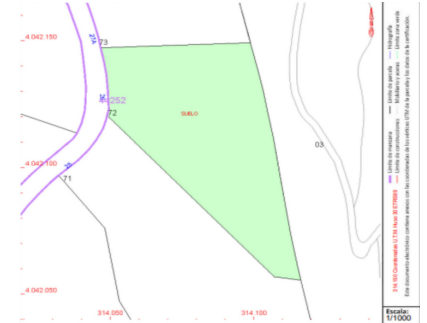

Sales - Plot - Benahavís

750.000€

Ref.-ID: R4742425

Benahavís

Plot

3553 m2

Monte Mayor: Big plot with open views This plot is in the perfect setting to build a villa overlooking the green mountains of Benahavís and the lake in Monte Mayor. Monte Mayor is a gated urbanization, surrounded by green mountains, it is the ideal place to live as a family and get away from the hustle and bustle of the coast, but also only 15min by car from Puerto Banus and the village of Benahavís, the gastronomic jewel of the Costa del Sol