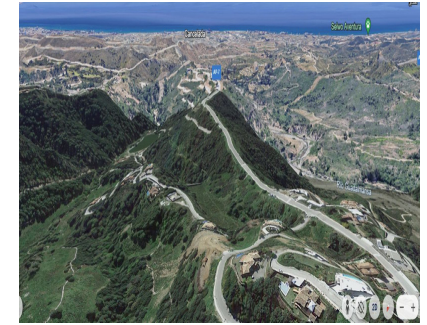

Sales - Plot - Benahavís

645.000€

Ref.-ID: R4742425

Benahavís

Plot

3553 m2

Monte Mayor: Big plot with open views This plot is in the perfect setting to build a villa overlooking the green mountains of Benahavís and the lake in Monte Mayor. Monte Mayor is a gated urbanization, surrounded by green mountains, it is the ideal place to live as a family and get away from the hustle and bustle of the coast, but also only 15min by car from Puerto Banus and the village of Benahavís, the gastronomic jewel of the Costa del Sol

- | | | | | | |
|---|--|---|--|--|--|
| <p>Setting</p> <ul style="list-style-type: none"> ✓ Country ✓ Village ✓ Mountain Pueblo ✓ Close To Golf ✓ Close To Forest ✓ Urbanisation | <p>Orientation</p> <ul style="list-style-type: none"> ✓ South West | <p>Views</p> <ul style="list-style-type: none"> ✓ Sea ✓ Mountain ✓ Golf ✓ Country ✓ Panoramic ✓ Forest | <p>Security</p> <ul style="list-style-type: none"> ✓ Gated Complex ✓ 24 Hour Security | <p>Utilities</p> <ul style="list-style-type: none"> ✓ Electricity ✓ Drinkable Water | <p>Category</p> <ul style="list-style-type: none"> ✓ Golf ✓ Holiday Homes ✓ Investment |
|---|--|---|--|--|--|