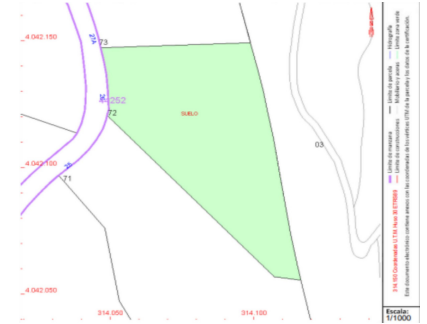

Sales - Plot - Benahavís

645.000€

Ref.-ID: R4742425

Benahavís

Plot

3553 m2

Monte Mayor: Big plot with open views This plot is in the perfect setting to build a villa overlooking the green mountains of Benahavís and the lake in Monte Mayor. Monte Mayor is a gated urbanization, surrounded by green mountains, it is the ideal place to live as a family and get away from the hustle and bustle of the coast, but also only 15min by car from Puerto Banus and the village of Benahavís, the gastronomic jewel of the Costa del Sol