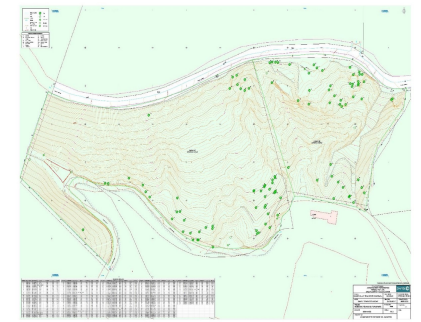

**Sales - Plot - Benahavís**  
**2.950.000€**

**Ref.-ID: R4753684**

**Benahavís**

**Plot**

**34506 m2**

Undoubtedly one of the largest and most scenic residential plots available on the Costa del Sol - an extraordinary private estate of 34,506 m2, classified as rustic land, but with permission to build 1% above-ground habitable space, meaning that you could build the villa of your dreams in a 5\* location, with all the privacy and outdoor space you could ever want. This is an exceptional opportunity. Please contact us for viewings and further information.

**Orientation**

✓ South

**Views**

✓ Sea

✓ Mountain

**Security**

✓ 24 Hour Security

**Category**