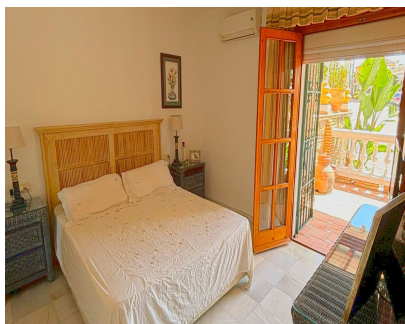

Sales - House - Mijas Golf
295.000€

Ref.-ID: R4793848

Mijas Golf

House

Community: 2,340 EUR / year

IBI: 528 EUR / year

Rubbish: 127 EUR / year

2

2

95 m2

This quaint lovely 2 bedroom, 2 bathroom apartment is situated in the beautiful Andalucian-Moorish complex known as Puebla Aida. One of the terraces overlooks one of the most emblematic courtyards in Puebla Aida. As you enter you will find the kitchen and living area with a large terrace,, as you go down the stairs you will find a bedroom with a patio and leading down another short flight of stairs the main bedroom with another terrace and bathroom. The complex has 4 swimming pools and it is a pleasure to walk through its beautiful maintained 'plazas', gardens and cobbled narrow streets. Townhouse, Mijas Golf, Costa del Sol. 2 Bedrooms, 2 Bathrooms, Built 95 m², Terrace 36 m². Setting : Close To Golf, Urbanisation. Orientation : East, South East. Condition : Good. Pool : Communal, Children`s Pool. Climate Control : Air Conditioning, Hot A/C, Cold A/C. Views : Garden, Courtyard. Features : Covered Terrace, Fitted Wardrobes, Near Transport, Private Terrace, Satellite TV, WiFi, Marble Flooring, Fiber Optic. Furniture : Fully Furnished. Kitchen : Fully Fitted. Garden : Communal. Security : 24 Hour Security. Parking : Street. Utilities : Electricity, Drinkable Water. Category : Golf, Holiday Homes, Resale.