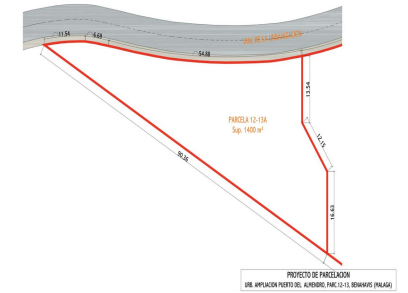

Sales - Plot - Benahavís
749.000€

Ref.-ID: R4808110

Benahavís

Plot

 544 m2

 1400 m2

Location: Benahavis, Puerto Del Almendro, gated community - La Resina with sea views and license to build in place Spacious plot located in a privileged position, ideal for those seeking the best of both worlds: peace, tranquility, and panoramic views of the surrounding landscape, along with sea views, yet very close to all amenities. The proximity to San Pedro and Puerto Banús ensures easy and quick access to a wide range of services, shops, restaurants, and entertainment options. The development is distinguished by its high security standards, featuring barriers and surveillance cameras at the entrance, providing a safe and exclusive environment for its residents. Additionally, the area is surrounded by lush green spaces and natural trails, offering a perfect setting to enjoy outdoor activities and nature. This unique enclave combines the serenity of a tranquil retreat with the convenience of being close to everything needed for a comfortable and sophisticated life. Perfect for building your dream home in an environment of unparalleled luxury and security.