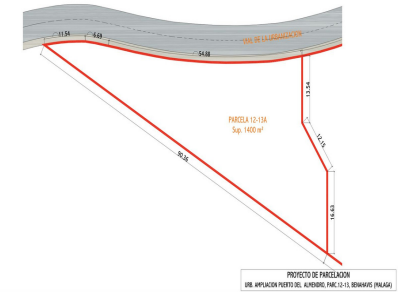

Sales - Plot - Benahavís
749.000€

Ref.-ID: R4808110

Benahavís

Plot

 **544 m2**

 **1400 m2**

Location: Benahavis, Puerto Del Almendro, gated community - La Resina with sea views and license to build in place Spacious plot located in a privileged position, ideal for those seeking the best of both worlds: peace, tranquility, and panoramic views of the surrounding landscape, along with sea views, yet very close to all amenities. The proximity to San Pedro and Puerto Banús ensures easy and quick access to a wide range of services, shops, restaurants, and entertainment options. The development is distinguished by its high security standards, featuring barriers and surveillance cameras at the entrance, providing a safe and exclusive environment for its residents. Additionally, the area is surrounded by lush green spaces and natural trails, offering a perfect setting to enjoy outdoor activities and nature. This unique enclave combines the serenity of a tranquil retreat with the convenience of being close to everything needed for a comfortable and sophisticated life. Perfect for building your dream home in an environment of unparalleled luxury and security.