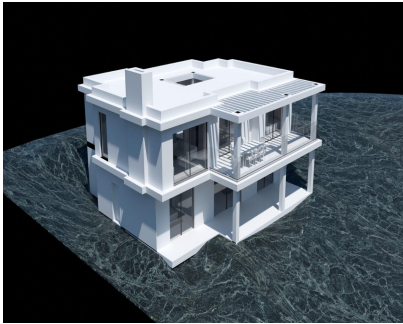

Sales - Plot - Estepona
288.000€

Ref.-ID: R4846045

Estepona

Plot

 **230 m2**

 **640 m2**

LAND with STRUCTURE, PROJECT AND LICENSES ALREADY PAID. Discover an exceptional opportunity to build your future on this land, with a generous total size amounting to 640 square meters, it is presented as the perfect base to transform your architectural dreams into reality. The highlight is that it already has a license and basic project included and a magnificent structure, which significantly simplifies the initial development steps and their costs. Strategically located in an area recognized for its natural beauty and proximity to key services, this land offers endless possibilities for both investors and those looking to establish their ideal home. The tranquility of the environment combined with modern comforts makes it a coveted place, not only known for its impressive landscapes but also for its proximity to important tourist spots and essential services. Just a few minutes away you will find sports fields, shopping centers and quick access to the main urban roads that connect directly to Estepona and other surrounding areas. Documentation is completely up to date, ensuring a hassle-free transaction. The conditions are highly competitive considering the privileged location and the added value of the project and licenses already paid. Don't miss this unique opportunity; Land like this does not remain available for long due to high demand in highly sought after areas. For more information or to schedule a personalized site visit, please feel free to contact me today.