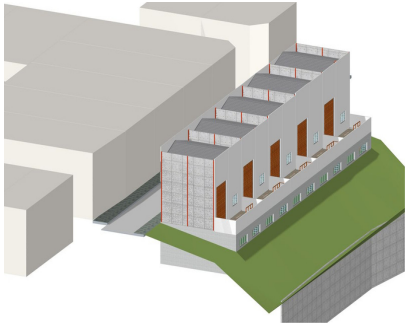

Sales - Commercial - Coín
315.000€

Ref.-ID: R4891033

Coín

Commercial

 **400 m2**

Unique opportunity in La Trocha Industrial Estate, Coín! New construction industrial warehouse for sale with 400 m² built. The warehouse has two spacious and functional rooms, a first floor with 167m and a basement of 233m, ideal for various industrial or logistical activities. Its strategic location at street level in one of the most sought-after industrial estates in the area. Ensures excellent visibility and accessibility. Don't miss this opportunity and contact us for more information!

- Setting**
- ✓ Commercial Area
 - ✓ Village
 - ✓ Close To Town

- Condition**
- ✓ New Construction

- Views**
- ✓ Mountain

- Features**
- ✓ Basement

- Category**
- ✓ Investment
 - ✓ Off Plan