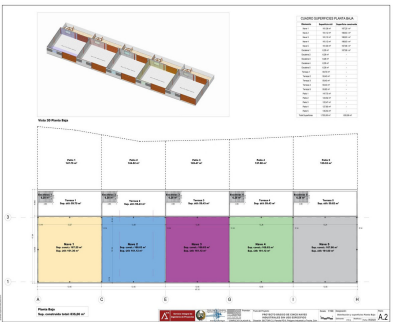

Sales - Commercial - Coín
315.000€

Ref.-ID: R4891033

Coín

Commercial

 **400 m2**

Unique opportunity in La Trocha Industrial Estate, Coín! New construction industrial warehouse for sale with 400 m² built. The warehouse has two spacious and functional rooms, a first floor with 167m and a basement of 233m, ideal for various industrial or logistical activities. Its strategic location at street level in one of the most sought-after industrial estates in the area. Ensures excellent visibility and accessibility. Don't miss this opportunity and contact us for more information!

- Setting**
- ✓ Commercial Area
 - ✓ Village
 - ✓ Close To Town

- Condition**
- ✓ New Construction

- Views**
- ✓ Mountain

- Features**
- ✓ Basement

- Category**
- ✓ Investment
 - ✓ Off Plan