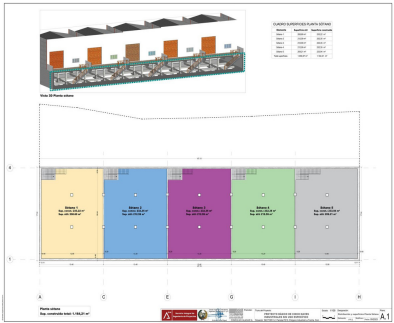

Sales - Commercial - Coín
315.000€

Ref.-ID: R4891033

Coín

Commercial

 **400 m2**

Unique opportunity in La Trocha Industrial Estate, Coín! New construction industrial warehouse for sale with 400 m² built. The warehouse has two spacious and functional rooms, a first floor with 167m and a basement of 233m, ideal for various industrial or logistical activities. Its strategic location at street level in one of the most sought-after industrial estates in the area. Ensures excellent visibility and accessibility. Don't miss this opportunity and contact us for more information!

- Setting**
- ✓ Commercial Area
 - ✓ Village
 - ✓ Close To Town

- Condition**
- ✓ New Construction

- Views**
- ✓ Mountain

- Features**
- ✓ Basement

- Category**
- ✓ Investment
 - ✓ Off Plan