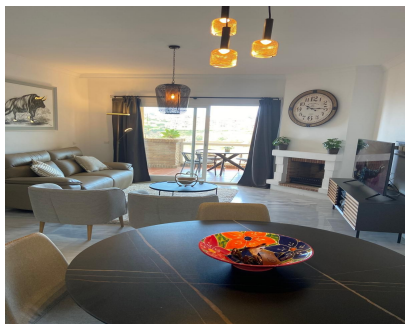

### 850€ / Week

Ref.-ID: R4785979

Calahonda

Apartment

2

2

106 m2

Beautiful apartment located between the hills, the holiday apartment is situated in a quiet complex and impresses guests with its fantastic views. The 85 m<sup>2</sup> property consists of a living room, a fully-equipped kitchen with a dishwasher, 2 bedrooms and 2 bathrooms and can therefore accommodate 4 people. Additional amenities include high-speed Wi-Fi, centralised air conditioning and heating, a washing machine, a dryer, a TV. The highlight of this accommodation is its private outdoor area with a covered terrace where you can enjoy the sea view. The property also has access to a shared outdoor area which includes 2 well-maintained pools (accessible with keys) which are available year-round, a beautiful garden, garden furniture and an outdoor shower. Lo más destacado de este alojamiento es el espacio exterior privado con una terraza cubierta donde se puede disfrutar de las vistas al mar. La propiedad también tiene acceso a una zona exterior compartida con 2 piscinas bien cuidadas (accesibles con llave) disponibles todo el año, un bonito jardín, muebles de jardín y una ducha exterior.