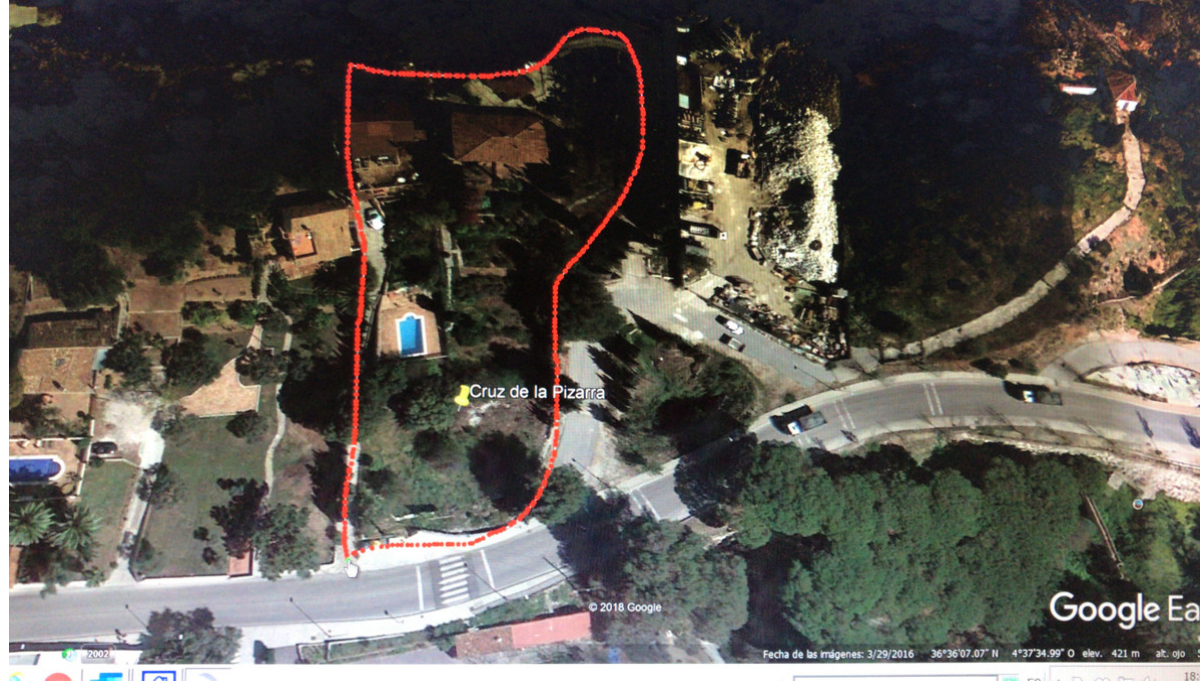

Sales - Plot - Mijas
1.450.000€

www.arbatestates.com
+34 606 84 36 45
+34 602 51 80 97
info@arbatestates.com

Ref.-ID: R3211420

Mijas

Plot

6000 m2

FANTASTIC ELEVATED and WONDERFUL BUILDING PLOT of 6000 m2 with LOVELY OPEN SEA VIEWS of the Mediterranean and within walking distance to Mijas Pueblo. A fabulous opportunity to acquire this site in a very sought-after location. POSSIBLE TO BUILD A NEW PROMOTION / for the construction of 12 new townhouses with communal swimming pool. And on the bus route!

Setting

- ✓ Country
- ✓ Village
- ✓ Mountain Pueblo

Orientation

- ✓ South

Views

- ✓ Sea
- ✓ Mountain
- ✓ Country
- ✓ Panoramic

Category

- ✓ Resale