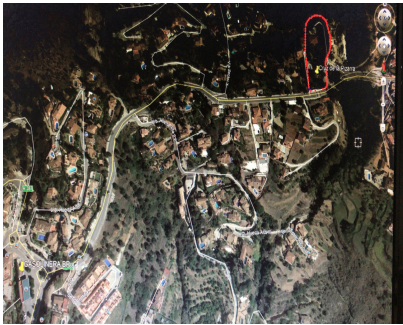

Sales - Plot - Mijas
1.450.000€

www.arbatestates.com
+34 606 84 36 45
+34 602 51 80 97
info@arbatestates.com

Ref.-ID: R3211420

Mijas

Plot

6000 m2

FANTASTIC ELEVATED and WONDERFUL BUILDING PLOT of 6000 m2 with LOVELY OPEN SEA VIEWS of the Mediterranean and within walking distance to Mijas Pueblo. A fabulous opportunity to acquire this site in a very sought-after location. POSSIBLE TO BUILD A NEW PROMOTION / for the construction of 12 new townhouses with communal swimming pool. And on the bus route!

Setting

- ✓ Country
- ✓ Village
- ✓ Mountain Pueblo

Orientation

- ✓ South

Views

- ✓ Sea
- ✓ Mountain
- ✓ Country
- ✓ Panoramic

Category

- ✓ Resale