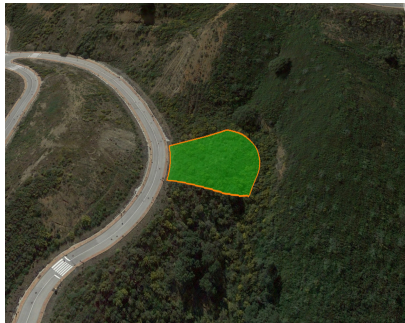

Sales - Plot - La Cala Golf
195.000€

www.arbatstates.com
+34 606 84 36 45
+34 602 51 80 97
info@arbatstates.com

Ref.-ID: R3468298

La Cala Golf

Plot

1411 m2

Residential Plot, La Cala Golf, Costa del Sol. Garden/Plot 1411 m². Setting : Country, Mountain Pueblo, Close To Golf, Close To Schools, Close To Forest. Orientation : East, South East. Pool : Room For Pool. Views : Sea, Mountain, Golf, Panoramic. Utilities : Electricity, Drinkable Water. Category : Off Plan.

Setting

- ✓ Close To Golf
- ✓ Close To Forest

Orientation

- ✓ East
- ✓ South East

Pool

- ✓ Room For Pool

Views

- ✓ Sea
- ✓ Mountain
- ✓ Golf
- ✓ Panoramic