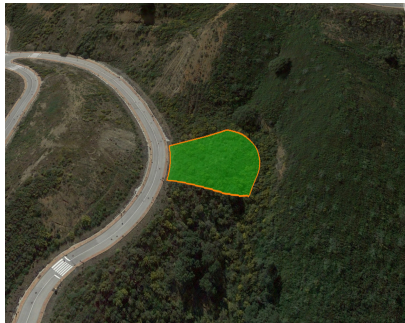

Sales - Plot - La Cala Golf
205.000€

www.arbatstates.com
+34 606 84 36 45
+34 602 51 80 97
info@arbatstates.com

Ref.-ID: R3468298

La Cala Golf

Plot

1411 m2

Residential Plot, La Cala Golf, Costa del Sol. Garden/Plot 1411 m². Setting : Country, Mountain Pueblo, Close To Golf, Close To Schools, Close To Forest. Orientation : East, South East. Pool : Room For Pool. Views : Sea, Mountain, Golf, Panoramic. Utilities : Electricity, Drinkable Water. Category : Off Plan.

Setting

- ✓ Close To Golf
- ✓ Close To Forest

Orientation

- ✓ East
- ✓ South East

Pool

- ✓ Room For Pool

Views

- ✓ Sea
- ✓ Mountain
- ✓ Golf
- ✓ Panoramic