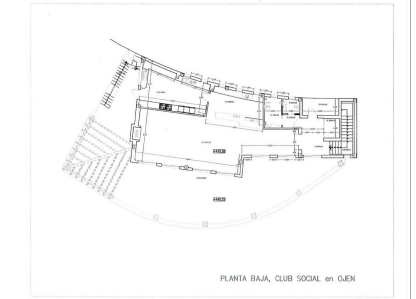

Sales - Commercial - La Mairena
1.300.000€

www.arbatstates.com
+34 606 84 36 45
+34 602 51 80 97
info@arbatstates.com

Ref.-ID: R3540844

La Mairena

Commercial

1

2.5

300 m2

2849 m2

Brand new contemporary building on a 2.849m2 plot suitable as a social club with restaurant or similar with amazing panoramic views from the top of the hill in La Mairena, ready to request a license to start working.