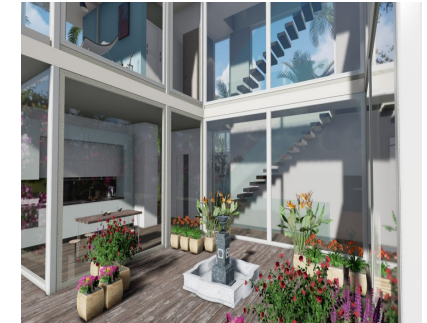

Sales - House - Carib Playa
1.800.000€

www.arbatstates.com
+34 606 84 36 45
+34 602 51 80 97
info@arbatstates.com

Ref.-ID: R3812785

Carib Playa

House

5

4

270 m2

730 m2

Property Highlights •Stunning contemporary-modern design •Sea views •Off-plan project, with opportunity to customise •Privileged location, yet close to amenities The Location
•In a small but very pleasant community of luxury villas and apartments, amidst stunning natural beauty and with views towards the Mediterranean Sea. •Surrounded by some of the most exclusive urbanisations in East Marbella. •Walking distance or very short drive to a commercial centre with pharmacy, several restaurants, health store and supermarket and gym •By car, it's 10 minutes to the centre of Marbella, 15 minutes to Puerto Banus. •Plenty of golf resorts and courses are nearby with Cabopino Golf & Santa Maria Golf just a stone's throw away. The Villa •Very spacious and exclusive luxury villa •South orientation, which is accentuated in the entire concept of the villa. •Elegant, contemporary-modern design, based on the fusion of comfort and luxury with the surrounding natural beauty •Stunning views towards the sea •Built with quality materials and with sophisticated details. •Utmost care will be paid to the esthetical aspects whilst also paying utmost attention to create an eco-friendly, low maintenance home. •Opportunity to customize many aspects of the villa to your personal preferences. •Building license should be granted during summer 2020 •Construction completion time of about 6 to 8 months