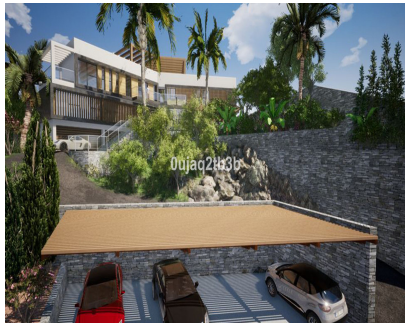

Sales - Plot - El Rosario
555.000€

www.arbatestates.com
+34 606 84 36 45
+34 602 51 80 97
info@arbatestates.com

Ref.-ID: R3888871

El Rosario

Plot

IBI: 1,260 EUR / year

1704 m2

Magnificent plot in a great location and walking distance to Sports center, commercial center, services and amenities. There is a project to build a very large house taking advantage of the slope in the plot. South-West oriented. El Rosario is a consolidated residential area with high demand for plots and properties.

Setting

- ✓ Close To Shops
- ✓ Urbanisation

Orientation

- ✓ West

Views

- ✓ Mountain
- ✓ Panoramic
- ✓ Garden
- ✓ Street

Utilities

- ✓ Electricity
- ✓ Drinkable Water
- ✓ Telephone

Category

- ✓ Golf
- ✓ Investment
- ✓ Resale
- ✓ With Planning Permission