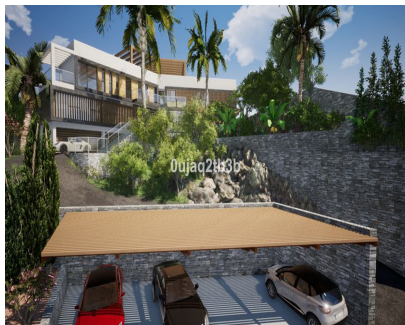

Sales - Plot - El Rosario
555.000€

www.arbatestates.com
+34 606 84 36 45
+34 602 51 80 97
info@arbatestates.com

Ref.-ID: R3888871

El Rosario

Plot

IBI: 1,260 EUR / year

 **1704 m2**

Magnificent plot in a great location and walking distance to Sports center, commercial center, services and amenities. There is a project to build a very large house taking advantage of the slope in the plot. South-West oriented. El Rosario is a consolidated residential area with high demand for plots and properties.

Setting

- ✓ Close To Shops
- ✓ Urbanisation

Orientation

- ✓ West

Views

- ✓ Mountain
- ✓ Panoramic
- ✓ Garden
- ✓ Street

Utilities

- ✓ Electricity
- ✓ Drinkable Water
- ✓ Telephone