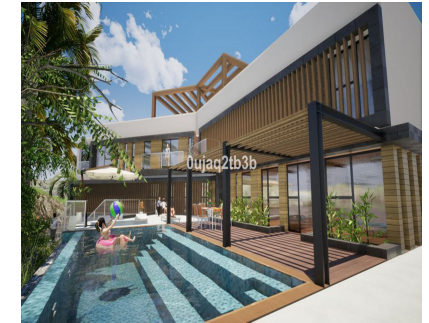

Sales - Plot - El Rosario
555.000€

www.arbatestates.com
+34 606 84 36 45
+34 602 51 80 97
info@arbatestates.com

Ref.-ID: R3888871

El Rosario

Plot

IBI: 1,260 EUR / year

 **1704 m2**

Magnificent plot in a great location and walking distance to Sports center, commercial center, services and amenities. There is a project to build a very large house taking advantage of the slope in the plot. South-West oriented. El Rosario is a consolidated residential area with high demand for plots and properties.

Setting

- ✓ Close To Shops
- ✓ Urbanisation

Orientation

- ✓ West

Views

- ✓ Mountain
- ✓ Panoramic
- ✓ Garden
- ✓ Street

Utilities

- ✓ Electricity
- ✓ Drinkable Water
- ✓ Telephone