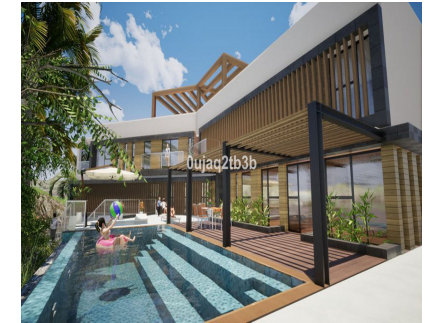

Sales - Plot - El Rosario
555.000€

www.arbatestates.com
+34 606 84 36 45
+34 602 51 80 97
info@arbatestates.com

Ref.-ID: R3888871

El Rosario

Plot

IBI: 1,260 EUR / year

1704 m2

Magnificent plot in a great location and walking distance to Sports center, commercial center, services and amenities. There is a project to build a very large house taking advantage of the slope in the plot. South-West oriented. El Rosario is a consolidated residential area with high demand for plots and properties.

Setting

- ✓ Close To Shops
- ✓ Urbanisation

Orientation

- ✓ West

Views

- ✓ Mountain
- ✓ Panoramic
- ✓ Garden
- ✓ Street

Utilities

- ✓ Electricity
- ✓ Drinkable Water
- ✓ Telephone

Category

- ✓ Golf
- ✓ Investment
- ✓ Resale
- ✓ With Planning Permission