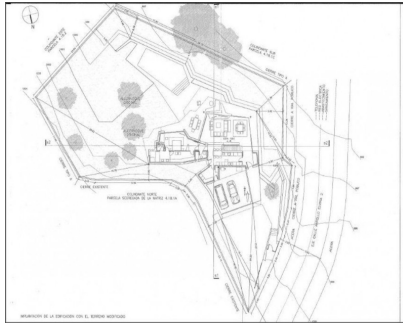

**Sales - Plot - Elviria**  
**495.000€**

**www.arbatstates.com**  
**+34 606 84 36 45**  
**+34 602 51 80 97**  
**info@arbatstates.com**

**Ref.-ID: R4096015**

**Elviria**

**Plot**

**1500 m2**

Land, Elviria, Costa del Sol. Garden/Plot 1500 m<sup>2</sup>. Setting : Close To Golf, Close To Schools. Orientation : South. Pool : Room For Pool. Views : Panoramic. Garden : Private.

**Setting**

- ✓ Close To Golf
- ✓ Close To Schools

**Orientation**

- ✓ South

**Pool**

- ✓ Room For Pool

**Views**

- ✓ Panoramic