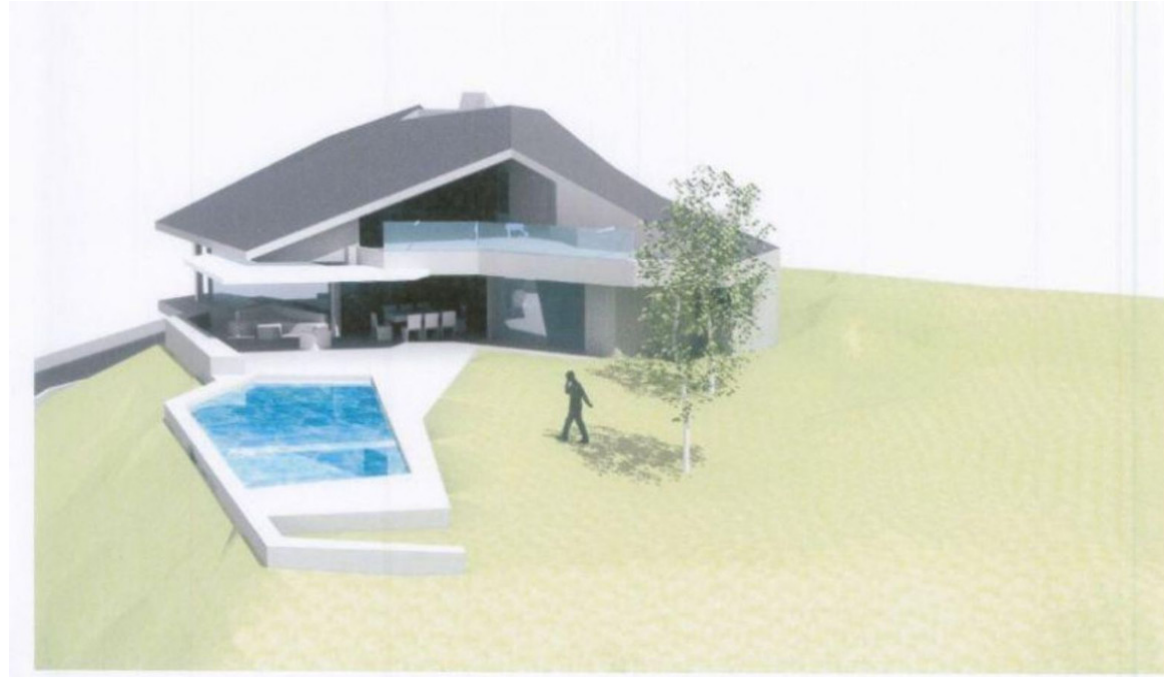

**Sales - Plot - Elviria**  
**495.000€**

**www.arbatstates.com**  
**+34 606 84 36 45**  
**+34 602 51 80 97**  
**info@arbatstates.com**

**Ref.-ID: R4096015**

**Elviria**

**Plot**

**1500 m2**

Land, Elviria, Costa del Sol. Garden/Plot 1500 m<sup>2</sup>. Setting : Close To Golf, Close To Schools. Orientation : South. Pool : Room For Pool. Views : Panoramic. Garden : Private.

**Setting**

- ✓ Close To Golf
- ✓ Close To Schools

**Orientation**

- ✓ South

**Pool**

- ✓ Room For Pool

**Views**

- ✓ Panoramic

**Garden**

- ✓ Private