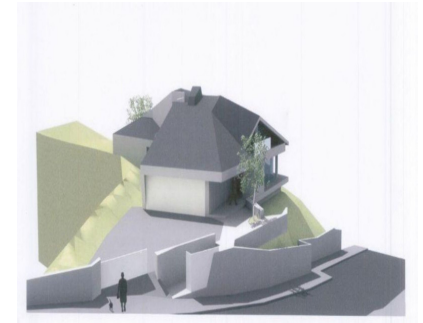

Sales - Plot - Elviria
495.000€

www.arbatstates.com
+34 606 84 36 45
+34 602 51 80 97
info@arbatstates.com

Ref.-ID: R4096015

Elviria

Plot

1500 m2

Land, Elviria, Costa del Sol. Garden/Plot 1500 m². Setting : Close To Golf, Close To Schools. Orientation : South. Pool : Room For Pool. Views : Panoramic. Garden : Private.

Setting

- ✓ Close To Golf
- ✓ Close To Schools

Orientation

- ✓ South

Pool

- ✓ Room For Pool

Views

- ✓ Panoramic