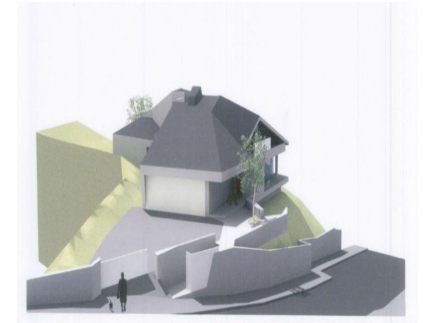

**Sales - Plot - Elviria**  
**495.000€**

**www.arbatstates.com**  
**+34 606 84 36 45**  
**+34 602 51 80 97**  
**info@arbatstates.com**

**Ref.-ID: R4096015**

**Elviria**

**Plot**

**1500 m2**

Land, Elviria, Costa del Sol. Garden/Plot 1500 m<sup>2</sup>. Setting : Close To Golf, Close To Schools. Orientation : South. Pool : Room For Pool. Views : Panoramic. Garden : Private.

**Setting**

- ✓ Close To Golf
- ✓ Close To Schools

**Orientation**

- ✓ South

**Pool**

- ✓ Room For Pool

**Views**

- ✓ Panoramic