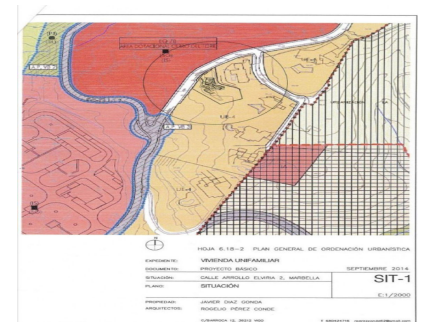

**Sales - Plot - Elviria**  
**495.000€**

**www.arbatstates.com**  
**+34 606 84 36 45**  
**+34 602 51 80 97**  
**info@arbatstates.com**

**Ref.-ID: R4096015**

**Elviria**

**Plot**

**1500 m2**

Land, Elviria, Costa del Sol. Garden/Plot 1500 m<sup>2</sup>. Setting : Close To Golf, Close To Schools. Orientation : South. Pool : Room For Pool. Views : Panoramic. Garden : Private.

**Setting**

- ✓ Close To Golf
- ✓ Close To Schools

**Orientation**

- ✓ South

**Pool**

- ✓ Room For Pool

**Views**

- ✓ Panoramic