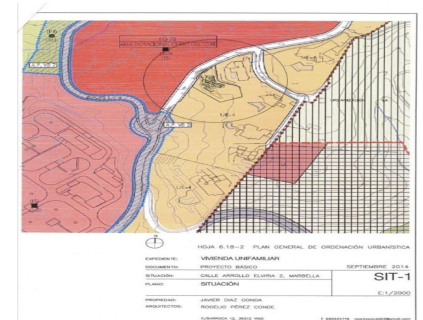

Sales - Plot - Elviria
495.000€

www.arbatstates.com
+34 606 84 36 45
+34 602 51 80 97
info@arbatstates.com

Ref.-ID: R4096015

Elviria

Plot

1500 m2

Land, Elviria, Costa del Sol. Garden/Plot 1500 m². Setting : Close To Golf, Close To Schools. Orientation : South. Pool : Room For Pool. Views : Panoramic. Garden : Private.

Setting

- ✓ Close To Golf
- ✓ Close To Schools

Orientation

- ✓ South

Pool

- ✓ Room For Pool

Views

- ✓ Panoramic