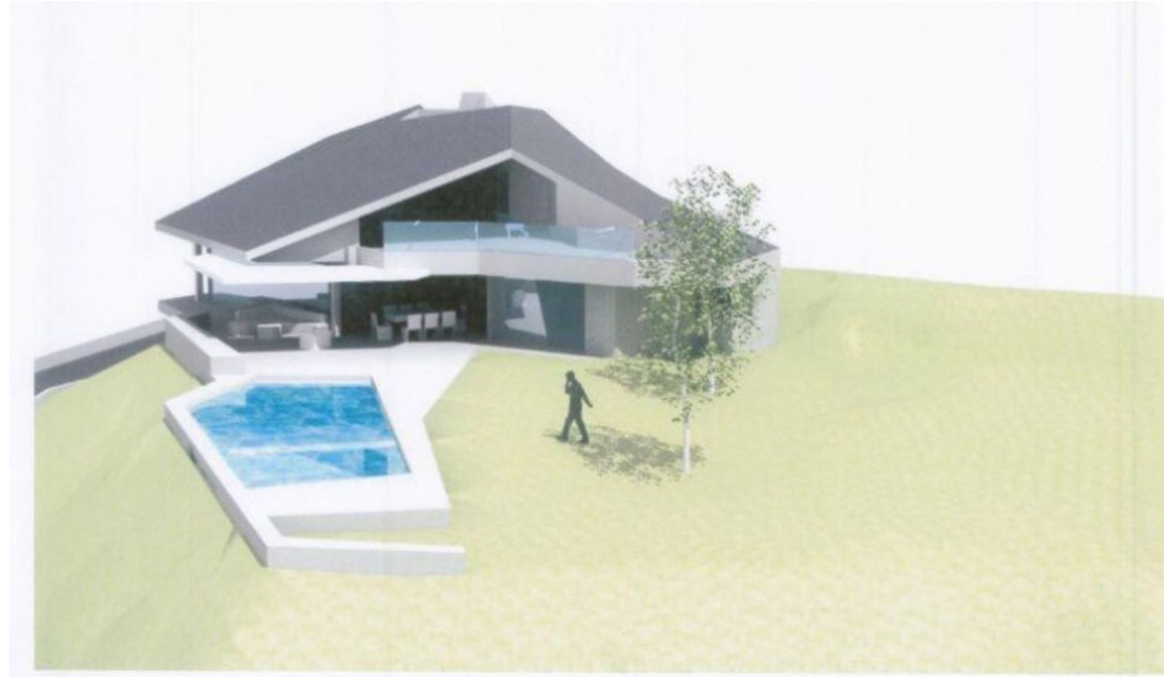

Sales - Plot - Elviria
495.000€

www.arbatstates.com
+34 606 84 36 45
+34 602 51 80 97
info@arbatstates.com

Ref.-ID: R4096015

Elviria

Plot

1500 m2

Land, Elviria, Costa del Sol. Garden/Plot 1500 m². Setting : Close To Golf, Close To Schools. Orientation : South. Pool : Room For Pool. Views : Panoramic. Garden : Private.

Setting

- ✓ Close To Golf
- ✓ Close To Schools

Orientation

- ✓ South

Pool

- ✓ Room For Pool

Views

- ✓ Panoramic

Garden

- ✓ Private