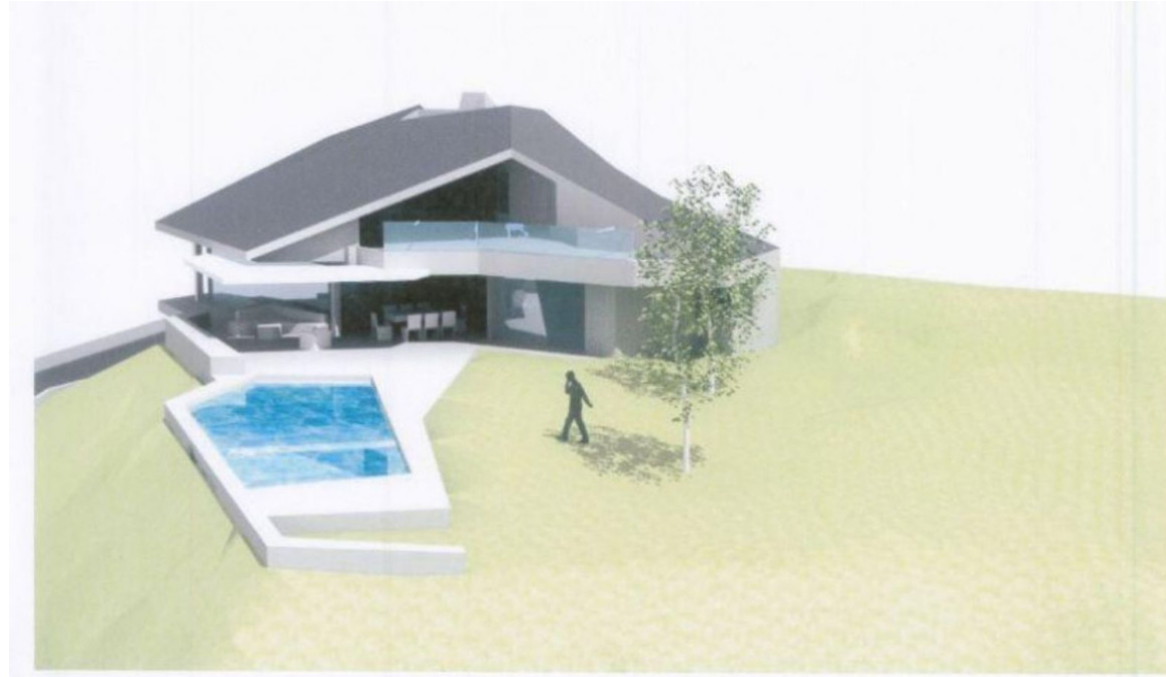

**Sales - Plot - Elviria**  
**495.000€**

**www.arbatstates.com**  
**+34 606 84 36 45**  
**+34 602 51 80 97**  
**info@arbatstates.com**

**Ref.-ID: R4096015**

**Elviria**

**Plot**

**1500 m2**

Land, Elviria, Costa del Sol. Garden/Plot 1500 m<sup>2</sup>. Setting : Close To Golf, Close To Schools. Orientation : South. Pool : Room For Pool. Views : Panoramic. Garden : Private.

**Setting**

- ✓ Close To Golf
- ✓ Close To Schools

**Orientation**

- ✓ South

**Pool**

- ✓ Room For Pool

**Views**

- ✓ Panoramic

**Garden**

- ✓ Private