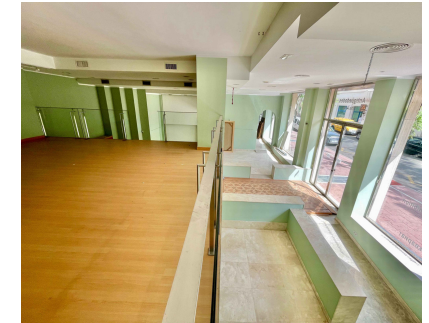

Sales - Commercial - Puerto Banús
1.990.000€

www.arbatestates.com
+34 606 84 36 45
+34 602 51 80 97
info@arbatestates.com

Ref.-ID: R4105132

Puerto Banús

Commercial

5

436 m2

These are 5 commercial shops located in the heart of Puerto Banús, ground floor. Very nice commercial area due to it's location. It has 436m2 built but on lard: 1: with an area of 65 m2. 2: with an area of 40 m2. 3: with an area of 52 m2 4: with an area of 45 m2. 5: with an area of 82 m2

Setting ✓ Close To Port ✓ Close To Shops Furniture ✓ Not Furnished	Orientation ✓ East	Condition ✓ Good	Climate Control ✓ Air Conditioning	Views ✓ Street	Features ✓ Near Transport ✓ Marble Flooring