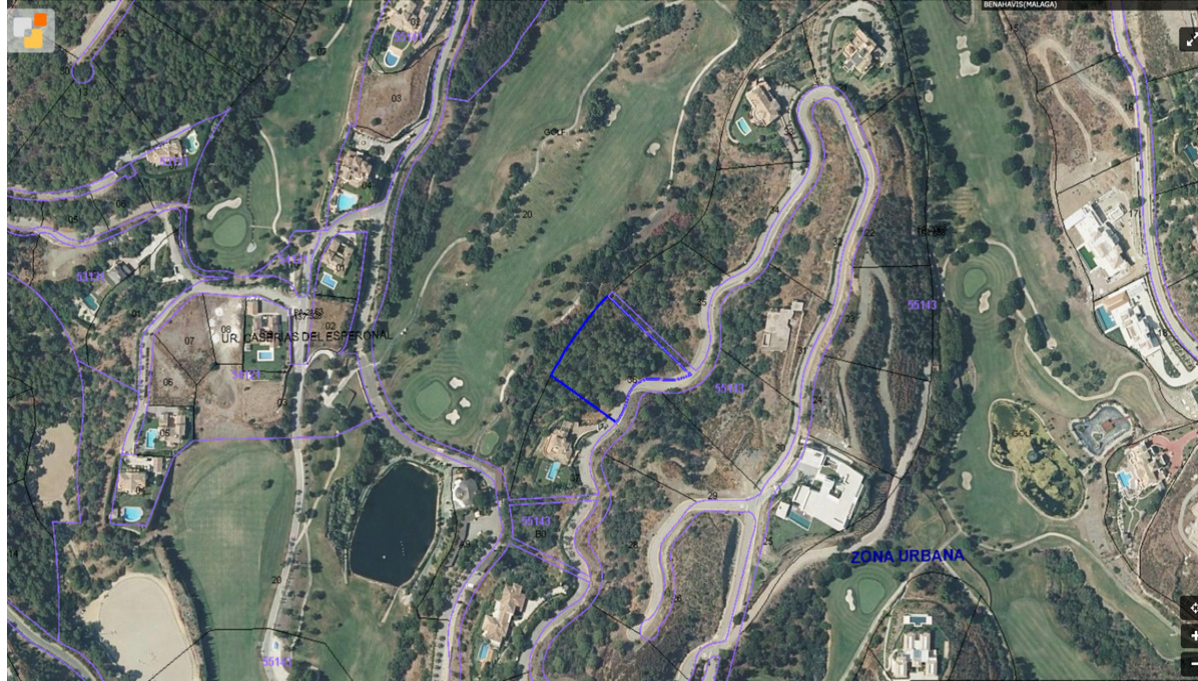

Sales - Plot - Benahavís  
700.000€

www.arbatstates.com  
+34 606 84 36 45  
+34 602 51 80 97  
info@arbatstates.com

Ref.-ID: R4200823

Benahavís

Plot

4215 m2

Incredible opportunity to acquire a plot in one of the most prestigious urbanizations in all of Europe, Marbella Club Golf Resort. This incredible gated community is located in the hills of Benahavís, which offer an enviable tranquility, surrounded by lush forests, and also has one of the best golf courses in all of Marbella, 24 hour security, and a spectacular equestrian center. This front line golf plot has more than 4200m2 and unobstructed views of the hills, the golf course and the clubhouse.

**Setting**

- ✓ Frontline Golf
- ✓ Close To Golf

**Orientation**

- ✓ South West

**Views**

- ✓ Mountain
- ✓ Golf
- ✓ Country
- ✓ Panoramic
- ✓ Garden

**Security**

- ✓ 24 Hour Security