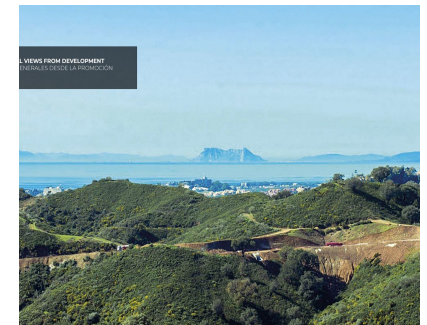

Sales - Plot - Benahavís
740.000€

www.arbatstates.com
+34 606 84 36 45
+34 602 51 80 97
info@arbatstates.com

Ref.-ID: R4405132

Benahavís

Plot

1751 m2

Super west facing plot within the area of El Real de la Quinta. This plot is flat and is ready for an architect to come and design a dream home. Overlooking what will be the golf course of this luxurious new area in Benahavís, the villa that is built here will have stunning views and will be able to access incredible facilities. Real de La Quinta Residential Country Club Resort® is an enchanting 200 hectare residential resort, seamlessly integrated into the idyllic foothills of the Sierra de las Nieves overlooking the majestic La Concha mountain, the picturesque Costa del Sol and bordering the UNESCO biosphere reserve. Fulfil your lifestyle dreams with the Real de La Quinta real estate project where nature coexists with the modern world. GREAT OPPORTUNITY TO OBTAIN A BUILDING PLOT IN THE MOST UP AND COMING LOCATION BUILDING PLOT IN REAL DE LA QUINTA WITH GORGEOUS VIEWS AND WEST ORIENTATION.

Orientation

West

Views

Sea

Mountain

Country

Panoramic