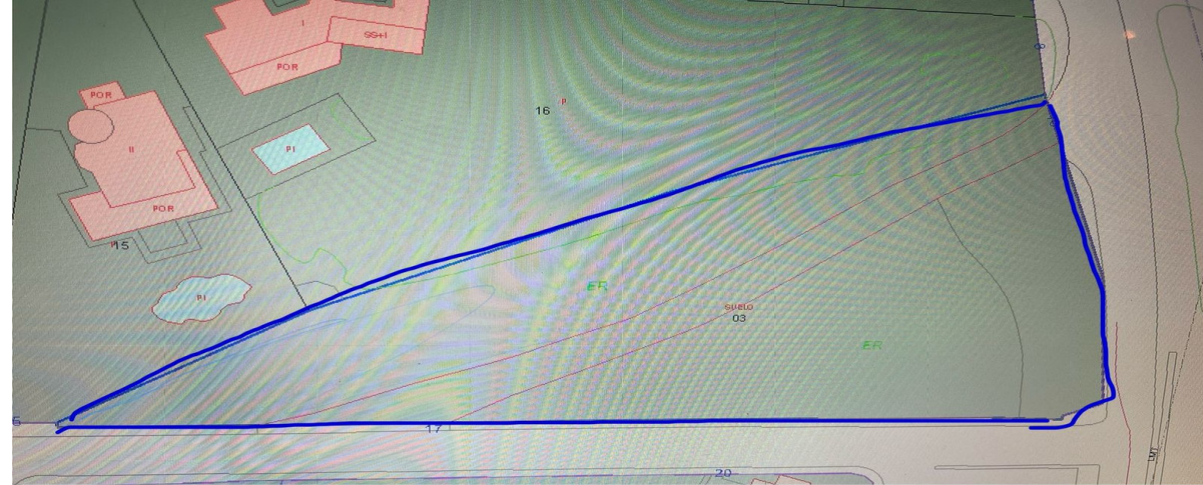

Sales - Plot - Benahavís
750.000€

www.arbatstates.com
+34 606 84 36 45
+34 602 51 80 97
info@arbatstates.com

Ref.-ID: R4438873

Benahavís

Plot

3500 m2

This picturesque plot of land, now available for sale in Benahavís village .Good location , walking distance to schools , kindergarten and village's center .