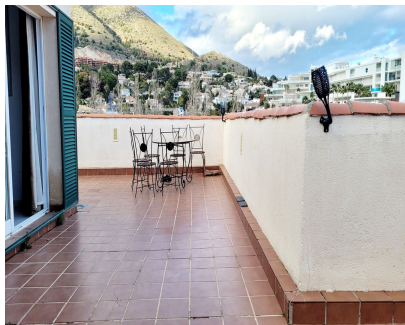

Sales - Apartment - Benalmadena
475.000€

www.arbatstates.com
+34 606 84 36 45
+34 602 51 80 97
info@arbatstates.com

Ref.-ID: R4673356

Benalmadena

Apartment

Community: 3,588 EUR / year

IBI: 1,113 EUR / year

2

2

252 m2

REDUCED FROM €525,000 - NOW ONLY €475,000! 106m2 build 9.81m2 covered terrace 136.85m2 open terrace Penthouse with fantastic sea and mountain views from a huge 136m2 wrap-around terrace with built in bar b que. Spacious, bright and airy the apartment features: Large lounge with open fireplace and large patio doors leading to the huge terrace: Kitchen, fitted with base and wall units and modern appliances; Master bedroom having fitted wardrobes, patio doors onto the terrace and full en-suite bathroom; Second bedroom with fitted wardrobes and patio door to the terrace; Second bathroom having walk-in shower; Outside is a huge terrace with stunning sea views and mountain views - part of the terrace is covered. There is garage parking and two communal pools set in large landscaped gardens with pond, tropical fish and turtles. Also a store room. The urbanisation offers a free bus service to Benalmadena Pueblo and to the beach and has 24hr security. The apartment has easy access to the A7 motorway and is located next to the famous Nagomi SPA and Double Tree Hilton Hotel. A must see property!