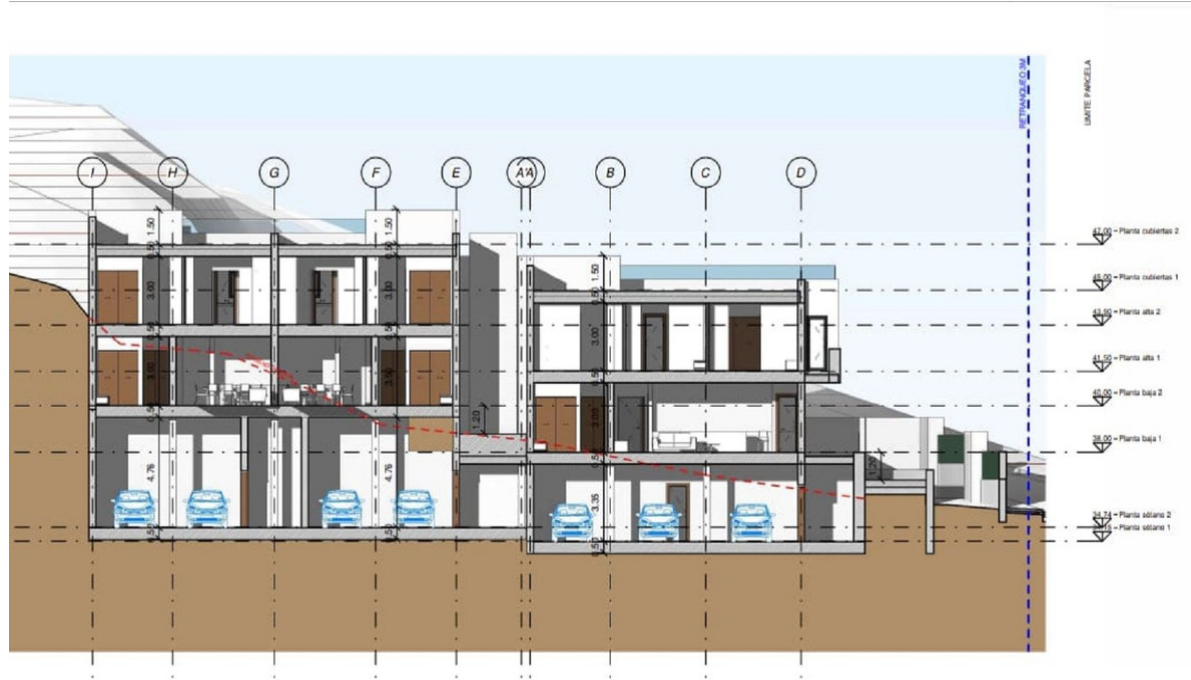

Sales - Plot - Marbella
1.000.000€

www.arbatstates.com
+34 606 84 36 45
+34 602 51 80 97
info@arbatstates.com

Ref.-ID: R4687204

Marbella

Plot

 **1200 m2**

 **1609 m2**

Residential plot with project for 1 large villa and 2 town houses, this can be changed to make one very large villa potential of some sea views from the top levels, location is less than 5 mins walk to the beach Residential Plot, Marbella, Costa del Sol. Garden/Plot 1609 m². Setting : Town, Close To Shops, Close To Sea. Orientation : South. Views : Sea. Category : Investment, With Planning Permission.

Setting

- ✓ Town
- ✓ Close To Shops
- ✓ Close To Sea

Orientation

- ✓ South

Views

- ✓ Sea

Category

- ✓ Investment
- ✓ With Planning Permission