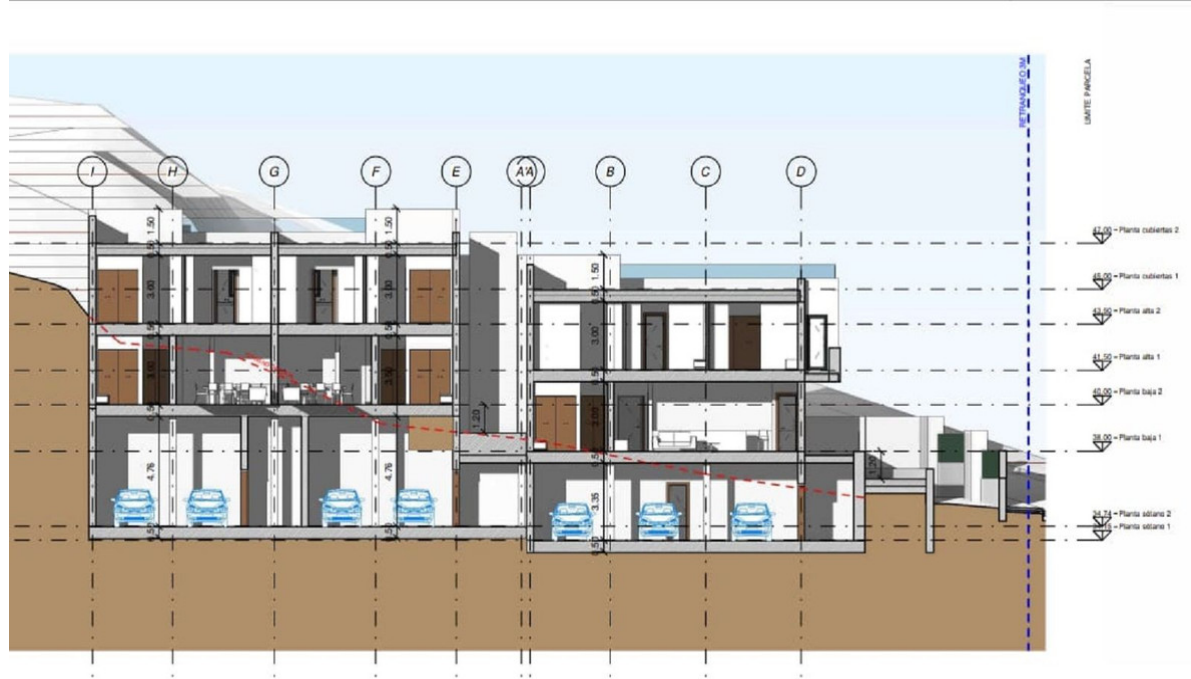

Sales - Plot - Marbella
1.000.000€

www.arbatstates.com
+34 606 84 36 45
+34 602 51 80 97
info@arbatstates.com

Ref.-ID: R4687204

Marbella

Plot

1200 m2

1609 m2

Residential plot with project for 1 large villa and 2 town houses, this can be changed to make one very large villa potential of some sea views from the top levels, location is less than 5 mins walk to the beach Residential Plot, Marbella, Costa del Sol. Garden/Plot 1609 m². Setting : Town, Close To Shops, Close To Sea. Orientation : South. Views : Sea. Category : Investment, With Planning Permission.

Setting

- ✓ Town
- ✓ Close To Shops
- ✓ Close To Sea

Orientation

- ✓ South

Views

- ✓ Sea

Category

- ✓ Investment
- ✓ With Planning Permission