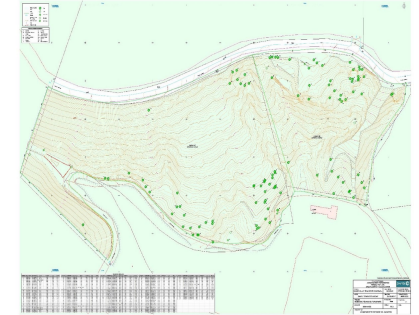

Sales - Plot - Benahavís
2.950.000€

www.arbatstates.com
+34 606 84 36 45
+34 602 51 80 97
info@arbatstates.com

Ref.-ID: R4753684

Benahavís

Plot

34506 m2

Undoubtedly one of the largest and most scenic residential plots available on the Costa del Sol - an extraordinary private estate of 34,506 m2, classified as rustic land, but with permission to build 1% above-ground habitable space, meaning that you could build the villa of your dreams in a 5* location, with all the privacy and outdoor space you could ever want. This is an exceptional opportunity. Please contact us for viewings and further information.

Orientation

✓ South

Views

✓ Sea

✓ Mountain

Security

✓ 24 Hour Security

Category