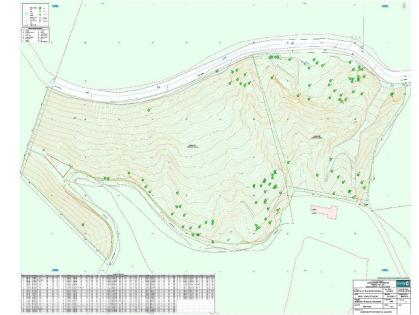

**Sales - Plot - Benahavís**  
**2.950.000€**

**www.arbatstates.com**  
**+34 606 84 36 45**  
**+34 602 51 80 97**  
**info@arbatstates.com**

**Ref.-ID: R4753684**

**Benahavís**

**Plot**

**34506 m2**

Undoubtedly one of the largest and most scenic residential plots available on the Costa del Sol - an extraordinary private estate of 34,506 m2, classified as rustic land, but with permission to build 1% above-ground habitable space, meaning that you could build the villa of your dreams in a 5\* location, with all the privacy and outdoor space you could ever want. This is an exceptional opportunity. Please contact us for viewings and further information.

**Orientation**

✓ South

**Views**

✓ Sea

✓ Mountain

**Security**

✓ 24 Hour Security

**Category**