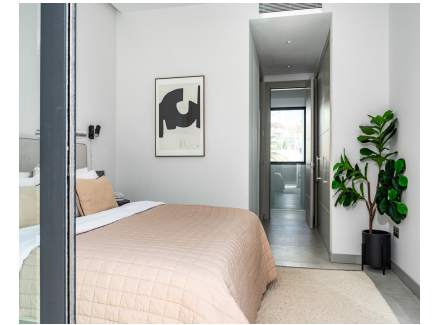

Sales - House - Puerto Banús
4.500.000€

www.arbatstates.com
+34 606 84 36 45
+34 602 51 80 97
info@arbatstates.com

Ref.-ID: R4790380

Puerto Banús

House

IBI: 1,800 EUR / year

Rubbish: 100 EUR / year

5

5.5

606 m2

1002 m2