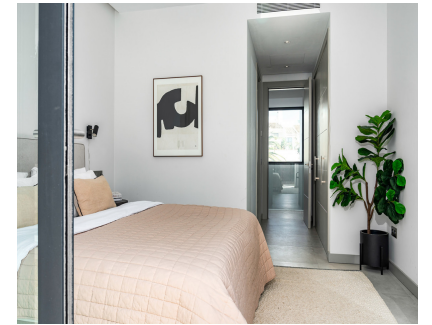

Sales - House - Puerto Banús
4.500.000€

www.arbatstates.com
+34 606 84 36 45
+34 602 51 80 97
info@arbatstates.com

Ref.-ID: R4790380

Puerto Banús

House

IBI: 1,800 EUR / year

Rubbish: 100 EUR / year

5

5.5

606 m2

1002 m2