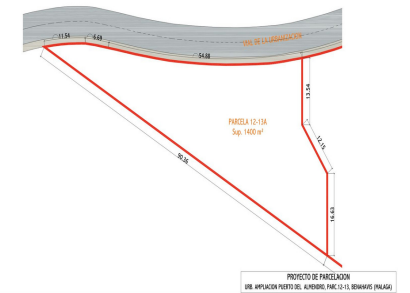

Sales - Plot - Benahavís
749.000€

www.arbatstates.com
+34 606 84 36 45
+34 602 51 80 97
info@arbatstates.com

Ref.-ID: R4808110

Benahavís

Plot

 **544 m²**

 **1400 m²**

Location: Benahavis, Puerto Del Almendro, gated community - La Resina with sea views and license to build in place Spacious plot located in a privileged position, ideal for those seeking the best of both worlds: peace, tranquility, and panoramic views of the surrounding landscape, along with sea views, yet very close to all amenities. The proximity to San Pedro and Puerto Banús ensures easy and quick access to a wide range of services, shops, restaurants, and entertainment options. The development is distinguished by its high security standards, featuring barriers and surveillance cameras at the entrance, providing a safe and exclusive environment for its residents. Additionally, the area is surrounded by lush green spaces and natural trails, offering a perfect setting to enjoy outdoor activities and nature. This unique enclave combines the serenity of a tranquil retreat with the convenience of being close to everything needed for a comfortable and sophisticated life. Perfect for building your dream home in an environment of unparalleled luxury and security.