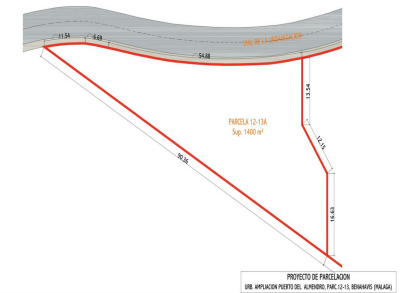

Sales - Plot - Benahavís
749.000€

www.arbatstates.com
+34 606 84 36 45
+34 602 51 80 97
info@arbatstates.com

Ref.-ID: R4808110

Benahavís

Plot

544 m²

1400 m²

Location: Benahavís, Puerto Del Almendro, gated community - La Resina with sea views and license to build in place Spacious plot located in a privileged position, ideal for those seeking the best of both worlds: peace, tranquility, and panoramic views of the surrounding landscape, along with sea views, yet very close to all amenities. The proximity to San Pedro and Puerto Banús ensures easy and quick access to a wide range of services, shops, restaurants, and entertainment options. The development is distinguished by its high security standards, featuring barriers and surveillance cameras at the entrance, providing a safe and exclusive environment for its residents. Additionally, the area is surrounded by lush green spaces and natural trails, offering a perfect setting to enjoy outdoor activities and nature. This unique enclave combines the serenity of a tranquil retreat with the convenience of being close to everything needed for a comfortable and sophisticated life. Perfect for building your dream home in an environment of unparalleled luxury and security.