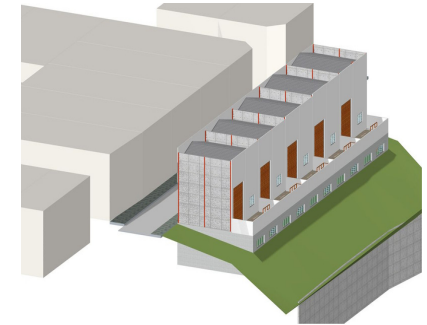

Sales - Commercial - Coín
315.000€

www.arbatstates.com
+34 606 84 36 45
+34 602 51 80 97
info@arbatstates.com

Ref.-ID: R4891033

Coín

Commercial

 **400 m2**

Unique opportunity in La Trocha Industrial Estate, Coín! New construction industrial warehouse for sale with 400 m² built. The warehouse has two spacious and functional rooms, a first floor with 167m and a basement of 233m, ideal for various industrial or logistical activities. Its strategic location at street level in one of the most sought-after industrial estates in the area. Ensures excellent visibility and accessibility. Don't miss this opportunity and contact us for more information!

Setting

- ✓ Commercial Area
- ✓ Village
- ✓ Close To Town

Condition

- ✓ New Construction

Views

- ✓ Mountain

Features

- ✓ Basement