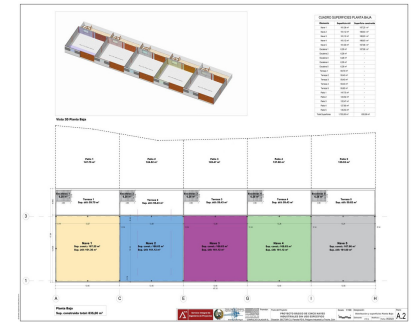

Sales - Commercial - Coín
315.000€

www.arbatstates.com
+34 606 84 36 45
+34 602 51 80 97
info@arbatstates.com

Ref.-ID: R4891033

Coín

Commercial

 **400 m2**

Unique opportunity in La Trocha Industrial Estate, Coín! New construction industrial warehouse for sale with 400 m² built. The warehouse has two spacious and functional rooms, a first floor with 167m and a basement of 233m, ideal for various industrial or logistical activities. Its strategic location at street level in one of the most sought-after industrial estates in the area. Ensures excellent visibility and accessibility. Don't miss this opportunity and contact us for more information!

Setting

- ✓ Commercial Area
- ✓ Village
- ✓ Close To Town

Condition

- ✓ New Construction

Views

- ✓ Mountain

Features

- ✓ Basement