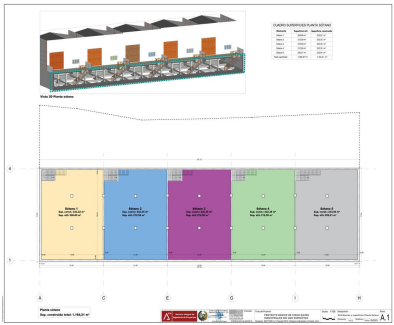

Sales - Commercial - Coín
315.000€

www.arbatstates.com
+34 606 84 36 45
+34 602 51 80 97
info@arbatstates.com

Ref.-ID: R4891033

Coín

Commercial

 **400 m2**

Unique opportunity in La Trocha Industrial Estate, Coín! New construction industrial warehouse for sale with 400 m² built. The warehouse has two spacious and functional rooms, a first floor with 167m and a basement of 233m, ideal for various industrial or logistical activities. Its strategic location at street level in one of the most sought-after industrial estates in the area. Ensures excellent visibility and accessibility. Don't miss this opportunity and contact us for more information!

Setting

- ✓ Commercial Area
- ✓ Village
- ✓ Close To Town

Condition

- ✓ New Construction

Views

- ✓ Mountain

Features

- ✓ Basement