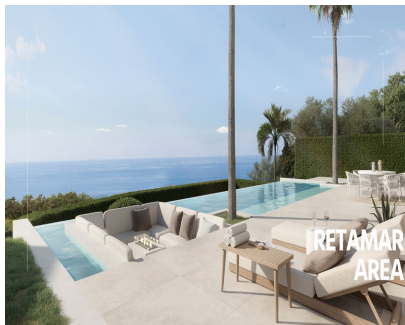

Sales - Plot - Benalmadena
650.000€

www.arbatestates.com
+34 606 84 36 45
+34 602 51 80 97
info@arbatestates.com

Ref.-ID: R4893682

Benalmadena

Plot

 **250 m2**

 **582 m2**

You now have a rare opportunity to bring your dream home to life in the stunning and extraordinary area of Benalmadena. If you are interested in building your ideal home while surrounded by breathtaking panoramic views and majestic mountains, then this is the perfect place for you! Located in a charming and newer neighborhood, at the very end of a blind street, this plot is in an elevated position that offers exceptional panoramic views. Next to the plot and in front is a protected area, which offers exceptional view, there never gonna change. The current owners are on the verge of obtaining planning permission, giving you the chance to purchase this carefully planned project that is ready to be realized just around the corner. The price of the project has an additional price of 150,000 euros. The plot offers the opportunity to create a spacious home of approximately 250 m2. Don't miss the chance to explore this extraordinary location - schedule a viewing today and grab this unique opportunity!

Condition

- ✓ New Construction

Pool

- ✓ Room For Pool

Views

- ✓ Sea
- ✓ Mountain
- ✓ Port
- ✓ Panoramic

Furniture

- ✓ Not Furnished