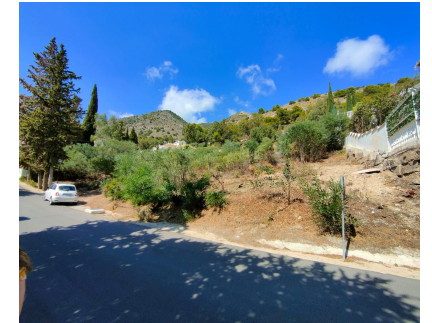

Sales - Plot - Benalmadena Pueblo
1.100.000€

www.arbatstates.com
+34 606 84 36 45
+34 602 51 80 97
info@arbatstates.com

Ref.-ID: R4966687

Benalmadena Pueblo

Plot

1768 m2

Welcome to a unique opportunity in Benalmádena! This stunning plot, located in the prestigious La Capellanía urbanization, offers an exceptional living experience with panoramic sea views. Covering an area of 1768m², this plot is the perfect canvas to build your dream home or for investors to unleash their creativity and construct up to three residences. Its privileged location at the top of La Capellanía ensures privacy, tranquility, and unparalleled views that will accompany you throughout the day. Moreover, you'll be just a two-minute walk from El Higuero Shopping Centre, where you'll find a wide variety of services at your disposal, including supermarkets, restaurants, a pharmacy, and much more. Convenience is also a highlight, as this plot is strategically located near the highway exit, facilitating travel in any direction you desire. Don't miss the opportunity to bring your projects to life in this privileged enclave of the Costa del Sol. Whether you're looking to build your dream home or make an investment with high potential returns, this plot in La Capellanía is the perfect choice. Contact us today for more information and make your dreams a reality!

Setting

- ✓ Village
- ✓ Close To Town
- ✓ Urbanisation

Orientation

- ✓ South

Views

- ✓ Sea
- ✓ Mountain