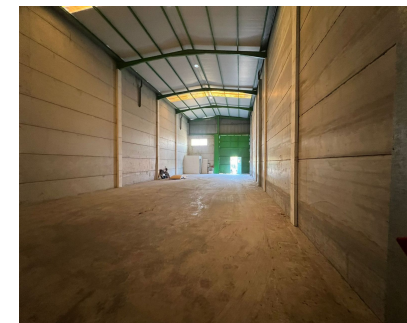

Ventas - Comercial - Coín

220.000€

Ref.-ID: R4828423

Coín

Comercial

231 m2

Newly constructed warehouse in the centre of Coín one previous owner who stored his vehicles clean and as new water and electricity to be installed by new owner but this is very straightforward Nave industrial, Coín, Costa del Sol. Construidos 231 m². Posición : Ciudad. Estado : Excelente.