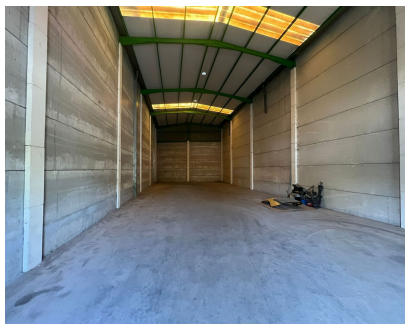

Ventas - Comercial - Coín

220.000€

Ref.-ID: R4828423

Coín

Comercial

231 m2

Newly constructed warehouse in the centre of Coín one previous owner who stored his vehicles clean and as new water and electricity to be installed by new owner but this is very straightforward Nave industrial, Coín, Costa del Sol. Construidos 231 m². Posición : Ciudad. Estado : Excelente.