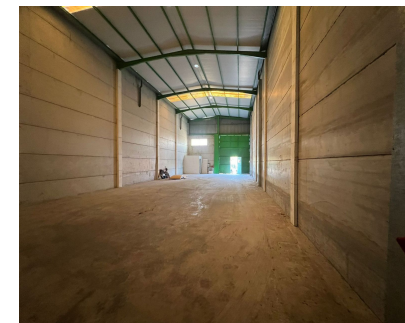

Ventas - Comercial - Coín

220.000€

Ref.-ID: R4828423

Coín

Comercial

231 m2

Newly constructed warehouse in the centre of Coín one previous owner who stored his vehicles clean and as new water and electricity to be installed by new owner but this is very straightforward Nave industrial, Coín, Costa del Sol. Construidos 231 m². Posición : Ciudad. Estado : Excelente.