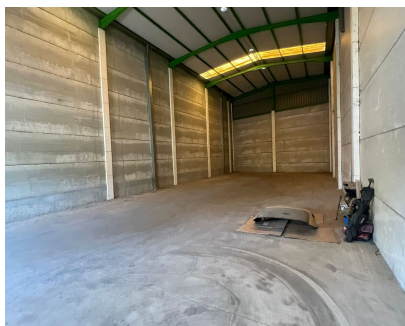

Ventas - Comercial - Coín

220.000€

Ref.-ID: R4828423

Coín

Comercial

231 m2

Newly constructed warehouse in the centre of Coín one previous owner who stored his vehicles clean and as new water and electricity to be installed by new owner but this is very straightforward Nave industrial, Coín, Costa del Sol. Construidos 231 m². Posición : Ciudad. Estado : Excelente.