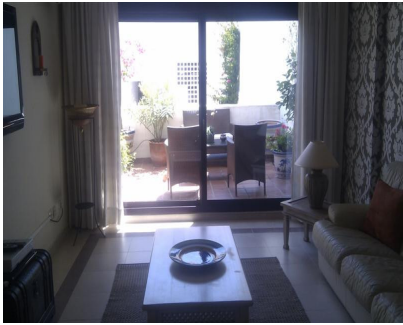

## Alquiler Corta - Apartamento - Nueva Andalucía 800€ / Semana

Ref.-ID: R1977129

Nueva Andalucía

Apartamento

2

2

80 m2

We are located between 'Golf Valley' and Puerto Banus, Nueva Andalucia, Costa del Sol Choose from the many long-established golf courses first class. Go to Puerto Banus and taste the best of the best fashion worlds have to offer. But there are deals to be had too. Stop at one of the outdoor bars and restaurants many, and watch the world go by. You may even spot a celebrity, because the area attracts many celebrities. We are 15 minutes from the beaches of Puerto Banus Marina, or take a 10-minute bus or taxi to Marbella. Ferry ride to Marbella from the port available. Supermarket, restaurants, bars, hairdresser, pharmacy, takeaway, gift shop, dry cleaners, are within walking distance of our apartment. Large market every Saturday of posts extending from the nearby Plaza Downtown Puerto Banus. Gibraltar 1 hour drive. Sierra Navada, Granada, Alhambra is 2 hours. This development was presented to Amanda Lamb 'A Place in the Sun "Other Activities: Golf Bowling: If you like golf look no further, we find" Golf Valley ". Aloha, Los Naranjos, La Quinta, Las Brisas and are well established courses within 5 minutes drive. Valderrama is only an hour by car. All these golf courses have been here for many years and are incredibly beautiful with palm trees and lush green. Clubhouses have great shopping, and the food is unsurpassed. Most courses now make offers (all at a price). If you want any information on the best deals on everything during your stay, please let us know and we will find out for you. Ski: despite non-local in a ski resort, you can drive to the south Spains main ski station Sierra Navada in two hours