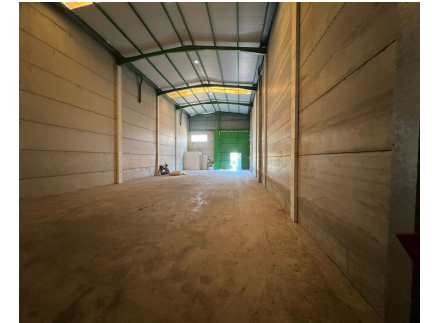

Ventas - Comercial - Coín
220.000€

www.arbatestates.com
+34 606 84 36 45
+34 602 51 80 97
info@arbatestates.com

Ref.-ID: R4828423

Coín

Comercial

231 m2

Newly constructed warehouse in the centre of Coín one previous owner who stored his vehicles clean and as new water and electricity to be installed by new owner but this is very straightforward Nave industrial, Coín, Costa del Sol. Construidos 231 m². Posición : Ciudad. Estado : Excelente.