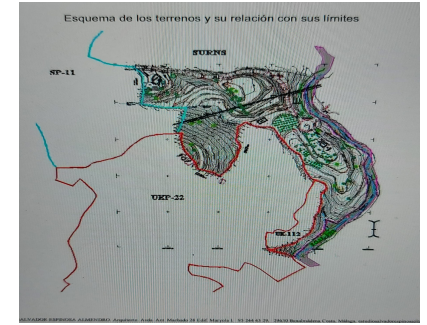

Продажа - Участок - Benalmadena Costa 6.000.000€

Ref.-ID: R3823444

Benalmadena Costa

Участок

15591 m2

15591 m2

The orientation is, fundamentally, north, south and east and in any of these winds you can enjoy extraordinary views that go from the southern slope of the town to the sea. Given the orientation of the land, exposure to the sun is total over the entire area. In total, there is 15,591M2 of land on which a maximum of 195 homes can be built. Of these 15.591M2 are available to build 10,913M2 on which a total of 136 homes and/or a "Pueblo Mediterráneo" can be built (depending on what the developer prefers). The remaining 4,677 M2 are designated for building "VPO" homes (up to 59 units maximum). Please note that we have a list of buyers (!) who are eager to purchase the VPO homes.