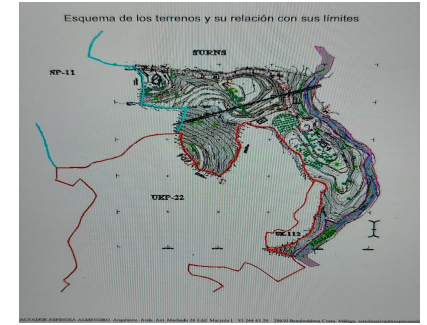

Продажа - Участок - Benalmadena Costa 6.000.000€

Ref.-ID: R3823444

Benalmadena Costa

Участок

15591 m2

15591 m2

The orientation is, fundamentally, north, south and east and in any of these winds you can enjoy extraordinary views that go from the southern slope of the town to the sea. Given the orientation of the land, exposure to the sun is total over the entire area. In total, there is 15,591M2 of land on which a maximum of 195 homes can be built. Of these 15.591M2 are available to build 10,913M2 on which a total of 136 homes and/or a "Pueblo Mediterráneo" can be build (depending on what the developer prefers). The remaining 4,677 M2 are designated for building "VPO" homes (up to 59 units maximum). Please note that we have a list of buyers (!) who are eager to purchase the VPO homes.