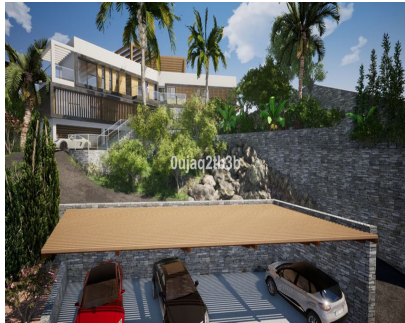

# Продажа - Участок - El Rosario

## 555.000€

Ref.-ID: R3888871

El Rosario

Участок

ИБИ: 1,260 EUR / год

1704 m2

Magnificent plot in a great location and walking distance to Sports center, commercial center, services and amenities. There is a project to build a very large house taking advantage of the slope in the plot. South-West oriented. El Rosario is a consolidated residential area with high demand for plots and properties.