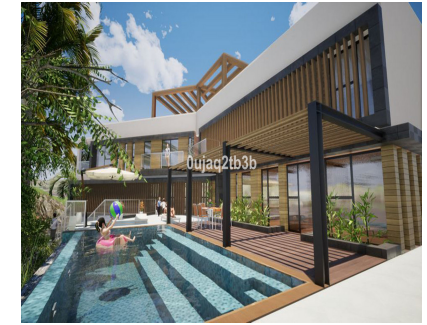

## 555.000€

Ref.-ID: R3888871

El Rosario

Участок

ИБИ: 1,260 EUR / год

1704 m2

Magnificent plot in a great location and walking distance to Sports center, commercial center, services and amenities. There is a project to build a very large house taking advantage of the slope in the plot. South-West oriented. El Rosario is a consolidated residential area with high demand for plots and properties.