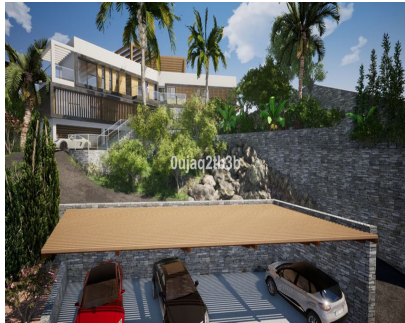

Продажа - Участок - El Rosario

555.000€

Ref.-ID: R3888871

El Rosario

Участок

ИБИ: 1,260 EUR / год

1704 m2

Magnificent plot in a great location and walking distance to Sports center, commercial center, services and amenities. There is a project to build a very large house taking advantage of the slope in the plot. South-West oriented. El Rosario is a consolidated residential area with high demand for plots and properties.

Расположение

- ✓ Рядом с магазинами
- ✓ Урбанизация

ОРИЕНТАЦИЯ

- ✓ Запад

ВИД

- ✓ Горы
- ✓ Панорамный
- ✓ Сад
- ✓ Улица

Коммунальные услуги

- ✓ Электричество
- ✓ Питьевая вода
- ✓ Телефон

Категория

- ✓ Гольф
- ✓ Инвестиции
- ✓ Перепродажа
- ✓ С разрешением на строительство