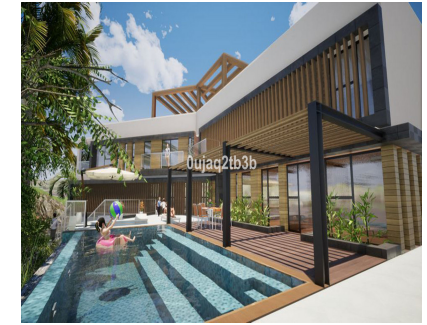

Продажа - Участок - El Rosario

555.000€

Ref.-ID: R3888871

El Rosario

Участок

ИБИ: 1,260 EUR / год

1704 m2

Magnificent plot in a great location and walking distance to Sports center, commercial center, services and amenities. There is a project to build a very large house taking advantage of the slope in the plot. South-West oriented. El Rosario is a consolidated residential area with high demand for plots and properties.

Расположение

- ✓ Рядом с магазинами
- ✓ Урбанизация

ОРИЕНТАЦИЯ

- ✓ Запад

ВИД

- ✓ Горы
- ✓ Панорамный
- ✓ Сад
- ✓ Улица

Коммунальные услуги

- ✓ Электричество
- ✓ Питьевая вода
- ✓ Телефон

Категория

- ✓ Гольф
- ✓ Инвестиции
- ✓ Перепродажа
- ✓ С разрешением на строительство