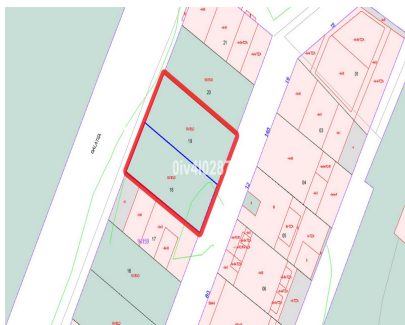

Продажа - Участок - Benalmadena Pueblo 270.000€

Ref.-ID: R3933274

Benalmadena Pueblo

Участок

ИБИ: 400 EUR / год

 216 m2

Urban plot of 216m2 (composed of 2 neighbouring plots of 108m2 each) located in Benalmadena Pueblo, great location, close to shops restaurants and everything the charming Pueblo has to offer. Large building allowance for apartments or townhouses given that the plot spans 2 streets at 2 different heights. Allowance of $1,1587\text{m}^2/\text{m}^2=250,28\text{m}^2$ living build area plus garage of aprox 100m2 (located on lower street level i.e ground floor on lower street or -2 on higher street) ,basement (1st floor of lower street level or -1 of higher street) of aprox 100m2, and for build area for attic level (located 3rd floor from upper street or 4th floor from lower street) . C1 Classification=Casco. Total build area is in excess of 650m2 subject to planning permission.

Расположение

- ✓ Деревня
- ✓ Рядом с магазинами
- ✓ Близко к школам

ОРИЕНТАЦИЯ

- ✓ Юго-восток

ВИД

- ✓ Улица

Особенности

- ✓ Рядом с транспортом
- ✓ Возле церкви