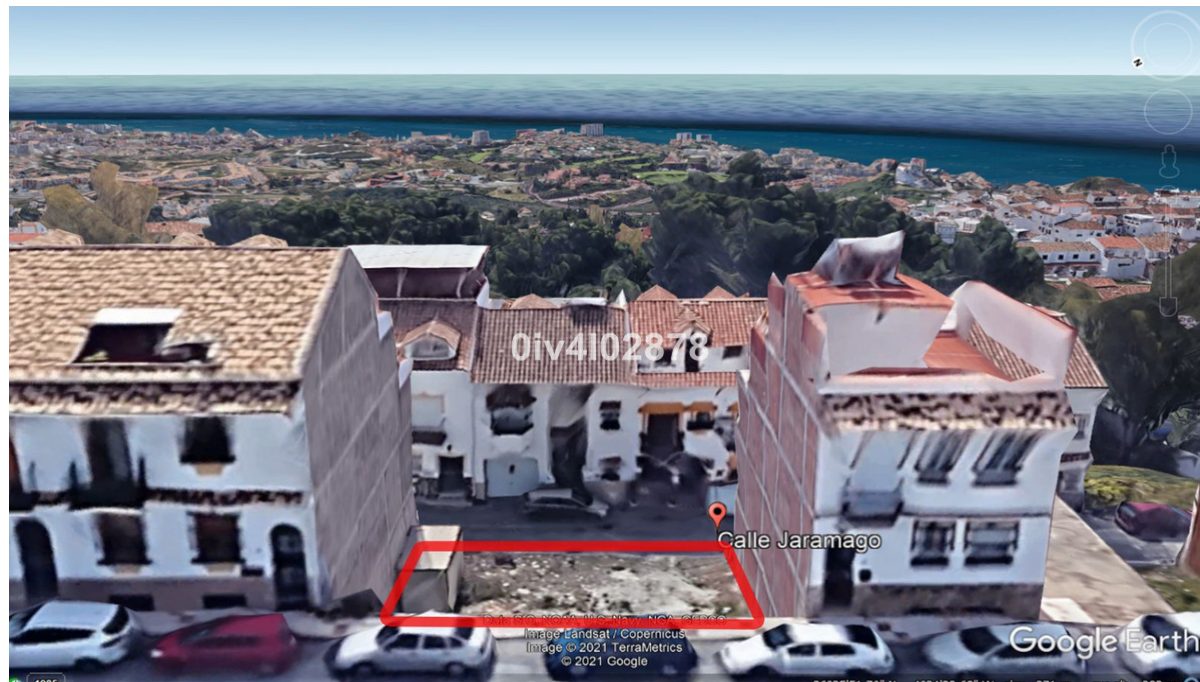

Продажа - Участок - Benalmadena Pueblo 270.000€

Ref.-ID: R3933274

Benalmadena Pueblo

Участок

ИБИ: 400 EUR / год

 216 m2

Urban plot of 216m2 (composed of 2 neighbouring plots of 108m2 each) located in Benalmadena Pueblo, great location, close to shops restaurants and everything the charming Pueblo has to offer. Large building allowance for apartments or townhouses given that the plot spans 2 streets at 2 different heights. Allowance of $1,1587\text{m}^2/\text{m}^2=250,28\text{m}^2$ living build area plus garage of aprox 100m2 (located on lower street level i.e ground floor on lower street or -2 on higher street) ,basement (1st floor of lower street level or -1 of higher street) of aprox 100m2, and for build area for attic level (located 3rd floor from upper street or 4th floor from lower street) . C1 Classification=Casco. Total build area is in excess of 650m2 subject to planning permission.

Расположение

- ✓ Деревня
- ✓ Рядом с магазинами
- ✓ Близко к школам

ОРИЕНТАЦИЯ

- ✓ Юго-восток

ВИД

- ✓ Улица

Особенности

- ✓ Рядом с транспортом
- ✓ Возле церкви