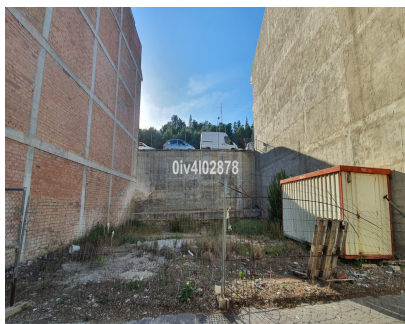

Продажа - Участок - Benalmadena Pueblo 270.000€

Ref.-ID: R3933274

Benalmadena Pueblo

Участок

ИБИ: 400 EUR / год

 216 m2

Urban plot of 216m2 (composed of 2 neighbouring plots of 108m2 each) located in Benalmadena Pueblo, great location, close to shops restaurants and everything the charming Pueblo has to offer. Large building allowance for apartments or townhouses given that the plot spans 2 streets at 2 different heights. Allowance of $1,1587\text{m}^2/\text{m}^2=250,28\text{m}^2$ living build area plus garage of aprox 100m2 (located on lower street level i.e ground floor on lower street or -2 on higher street) ,basement (1st floor of lower street level or -1 of higher street) of aprox 100m2, and for build area for attic level (located 3rd floor from upper street or 4th floor from lower street) . C1 Classification=Casco. Total build area is in excess of 650m2 subject to planning permission.

Расположение

- ✓ Деревня
- ✓ Рядом с магазинами
- ✓ Близко к школам

ОРИЕНТАЦИЯ

- ✓ Юго-восток

ВИД

- ✓ Улица

Особенности

- ✓ Рядом с транспортом
- ✓ Возле церкви