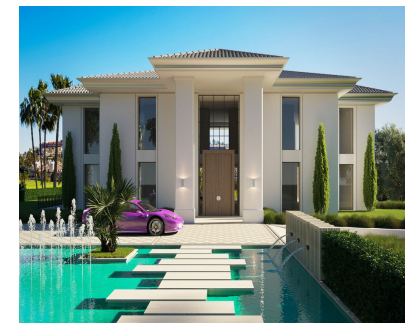

Продажа - Дом - Benahavís
3.500.000€

Ref.-ID: R4080889

Benahavís

Дом

This contemporary design villa located on the first line of the La Alqueria golf course is a stunning project that promises to provide an exceptional living experience. The villa boasts high-quality materials and finishes, and the panoramic view of the golf course from the terrace is breathtaking. With 616 square meters of built-up area spread over two levels, the villa is spacious and designed to offer maximum comfort. The large basement provides ample space for storage, and the five bedrooms and five bathrooms ensure that every member of the family has their own space. The immense terraces on the property, covering 131 square meters, offer a perfect place to unwind and relax while enjoying the scenic views. The contemporary design of the villa blends seamlessly with its natural surroundings, providing a luxurious and peaceful living environment. This project is perfect for those who want to experience the best of both worlds, with easy access to the golf course and a tranquil living environment. With its high-quality materials and finishes, the contemporary design villa promises to provide a comfortable and luxurious lifestyle for its future occupants.

Расположение

✓ Первая линия гольфа

Состояние

✓ Новое строительство

бассейн

✓ Приватный

ВИД

✓ Горы
✓ Гольф
✓ Панорамный