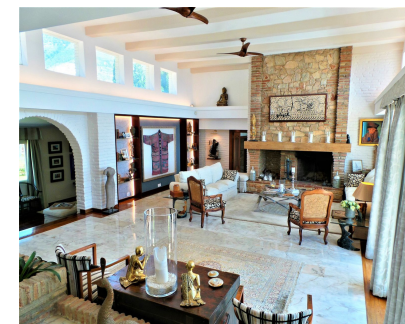

Продажа - Дом - Benalmadena Pueblo
3.595.000€

Ref.-ID: R4280953

Benalmadena Pueblo

Дом

4

5

598 m2

4161 m2

Truly a magnificent large villa in the most sought after area in Benalmadena. With 598 m2 livable area and 4.150 m2 mature landscaped garden the property has everything you can wish for. The architecture is extraordinary, the villa was designed by famous American architect Frank Lloyd Wright's favourite disciple Mr. Robert Mosher following Mr. Wright's guidelines for "organic architecture". The living area will please even the most critical eye with its double height ceilings and the amazing views over the sea and Benalmadena. All rooms are spacious and the distribution is superb. The construction is of the highest standards imaginable. The villa is built in Andalusian style and in some areas reclaimed/antique building materials have been used which gives the villa a very special touch. The kitchen has been totally refurbished recently and opens up to a wonderful zen style patio. The front terrace offers a fully equipped wet bar and overlooks the garden the pool and amazing views. This property is truly unique and a must see for the discerning client looking to buy in Benalmadena.