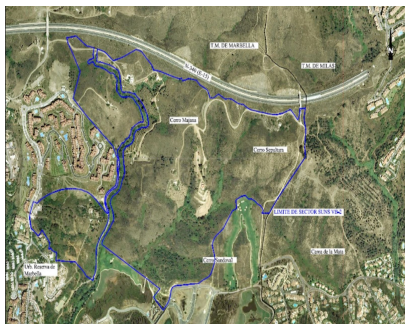

Продажа - Участок - Las Chapas

2.146.000€

Ref.-ID: R4360702

Las Chapas

Участок

21458 m2

This sector has a total area of 710,458 m², of which 21,458 m² corresponds to this farm. It represents 3.02% of rights and obligations. The sector has a buildable area of 57,234.29 m² for Free Income Housing IN LOW DENSITY, 380 houses in Poblado Mediterráneo and 11 isolated houses. Buildable area of 40,362 m² for Hotels. 3,000 m² Economic Activities Golf Club and Commercial Area Which makes a total of 100,596.29 m² of surface area. Therefore 100,596.29 m² x 3.02% = 3,038 m² of buildable area, which would correspond to this plot.

ОРИЕНТАЦИЯ

- ✓ Восток
- ✓ Юго-восток
- ✓ Юг
- ✓ Юго-запад
- ✓ Запад

ВИД

- ✓ Море
- ✓ Горы
- ✓ Гольф
- ✓ Панорамный

Категория

- ✓ Перепродажа