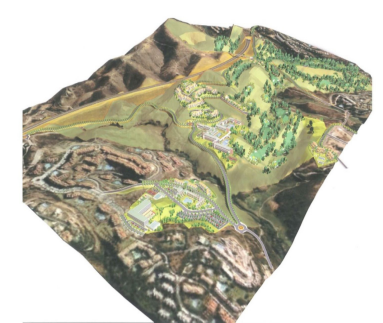

## 2.146.000€

Ref.-ID: R4360702

Las Chapas

Участок

21458 m<sup>2</sup>

This sector has a total area of 710,458 m<sup>2</sup>, of which 21,458 m<sup>2</sup> corresponds to this farm. It represents 3.02% of rights and obligations. The sector has a buildable area of 57,234.29 m<sup>2</sup> for Free Income Housing IN LOW DENSITY, 380 houses in Poblado Mediterráneo and 11 isolated houses. Buildable area of 40,362 m<sup>2</sup> for Hotels. 3,000 m<sup>2</sup> Economic Activities Golf Club and Commercial Area Which makes a total of 100,596.29 m<sup>2</sup> of surface area. Therefore  $100,596.29 \text{ m}^2 \times 3.02\% = 3,038 \text{ m}^2$  of buildable area, which would correspond to this plot.

### ВИД

- ✓ Море
- ✓ Горы
- ✓ Гольф
- ✓ Панорамный