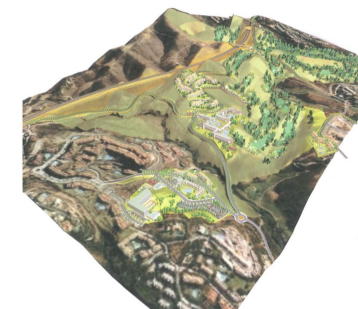

Продажа - Участок - Las Chapas

2.146.000€

Ref.-ID: R4360702

Las Chapas

Участок

21458 m2

This sector has a total area of 710,458 m², of which 21,458 m² corresponds to this farm. It represents 3.02% of rights and obligations. The sector has a buildable area of 57,234.29 m² for Free Income Housing IN LOW DENSITY, 380 houses in Poblado Mediterráneo and 11 isolated houses. Buildable area of 40,362 m² for Hotels. 3,000 m² Economic Activities Golf Club and Commercial Area Which makes a total of 100,596.29 m² of surface area. Therefore 100,596.29 m² x 3.02% = 3,038 m² of buildable area, which would correspond to this plot.

ОРИЕНТАЦИЯ

- ✓ Восток
- ✓ Юго-восток
- ✓ Юг
- ✓ Юго-запад
- ✓ Запад

ВИД

- ✓ Море
- ✓ Горы
- ✓ Гольф
- ✓ Панорамный

Категория

- ✓ Перепродажа