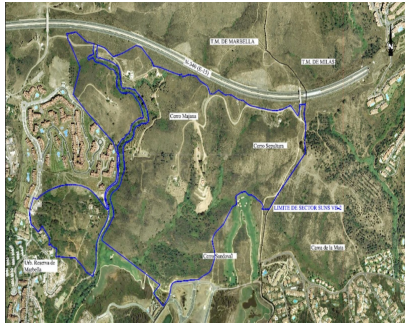

## 2.146.000€

Ref.-ID: R4360702

Las Chapas

Участок

21458 m<sup>2</sup>

This sector has a total area of 710,458 m<sup>2</sup>, of which 21,458 m<sup>2</sup> corresponds to this farm. It represents 3.02% of rights and obligations. The sector has a buildable area of 57,234.29 m<sup>2</sup> for Free Income Housing IN LOW DENSITY, 380 houses in Poblado Mediterráneo and 11 isolated houses. Buildable area of 40,362 m<sup>2</sup> for Hotels. 3,000 m<sup>2</sup> Economic Activities Golf Club and Commercial Area Which makes a total of 100,596.29 m<sup>2</sup> of surface area. Therefore  $100,596.29 \text{ m}^2 \times 3.02\% = 3,038 \text{ m}^2$  of buildable area, which would correspond to this plot.

### ОРИЕНТАЦИЯ

- ✓ Восток
- ✓ Юго-восток
- ✓ Юг
- ✓ Юго-запад
- ✓ Запад

### ВИД

- ✓ Море
- ✓ Горы
- ✓ Гольф
- ✓ Панорамный