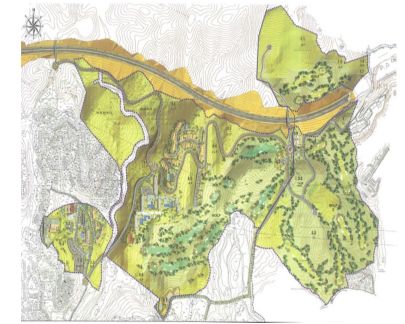

## 2.146.000€

Ref.-ID: R4360702

Las Chapas

Участок

21458 m<sup>2</sup>

This sector has a total area of 710,458 m<sup>2</sup>, of which 21,458 m<sup>2</sup> corresponds to this farm. It represents 3.02% of rights and obligations. The sector has a buildable area of 57,234.29 m<sup>2</sup> for Free Income Housing IN LOW DENSITY, 380 houses in Poblado Mediterráneo and 11 isolated houses. Buildable area of 40,362 m<sup>2</sup> for Hotels. 3,000 m<sup>2</sup> Economic Activities Golf Club and Commercial Area Which makes a total of 100,596.29 m<sup>2</sup> of surface area. Therefore  $100,596.29 \text{ m}^2 \times 3.02\% = 3,038 \text{ m}^2$  of buildable area, which would correspond to this plot.

### ОРИЕНТАЦИЯ

- ✓ Восток
- ✓ Юго-восток
- ✓ Юг
- ✓ Юго-запад
- ✓ Запад

### ВИД

- ✓ Море
- ✓ Горы
- ✓ Гольф
- ✓ Панорамный