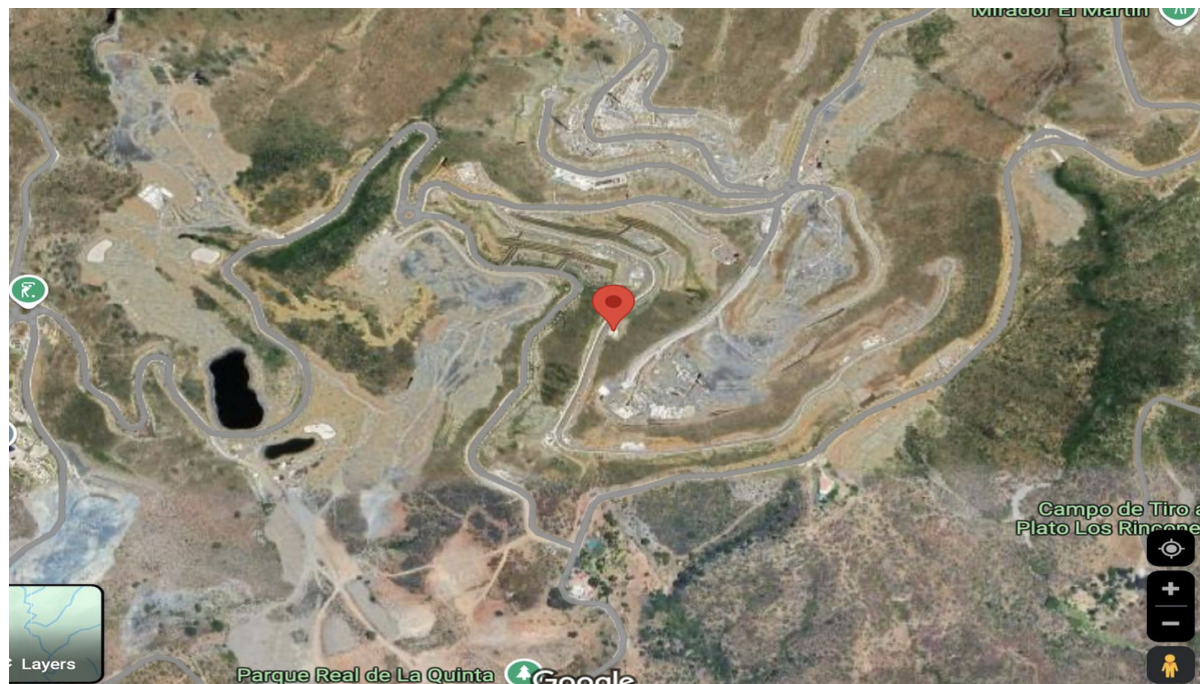

## 740.000€

Ref.-ID: R4405132

Benahavís

Участок

1751 m2

Real de La Quinta Residential Country Club Resort® is an enchanting 200 hectare residential resort, seamlessly integrated into the idyllic foothills of the Sierra de las Nieves overlooking the majestic La Concha mountain, the picturesque Costa del Sol and bordering the UNESCO biosphere reserve. Fulfil your lifestyle dreams with the Real de La Quinta real estate project where nature coexists with the modern world. GREAT OPPORTUNITY TO OBTAIN A BUILDING PLOT IN THE MOST UP AND COMING LOCATION BUILDING PLOT IN REAL DE LA QUINTA WITH GORGEOUS VIEWS AND WEST ORIENTATION.

### ОРИЕНТАЦИЯ

✓ Запад

### ВИД

- ✓ Море
- ✓ Горы
- ✓ Сельская местность
- ✓ Панорамный