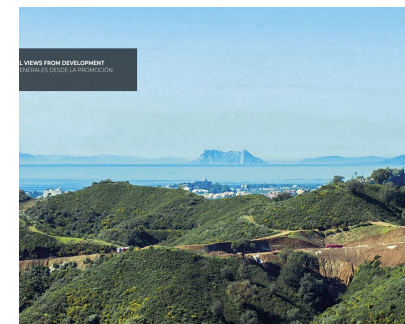

# Продажа - Участок - Benahavís 740.000€

Ref.-ID: R4405132

Benahavís

Участок

 1751 m2

Super west facing plot within the area of El Real de la Quinta. This plot is flat and is ready for an architect to come and design a dream home. Overlooking what will be the golf course of this luxurious new area in Benahavís, the villa that is built here will have stunning views and will be able to access incredible facilities. Real de La Quinta Residential Country Club Resort® is an enchanting 200 hectare residential resort, seamlessly integrated into the idyllic foothills of the Sierra de las Nieves overlooking the majestic La Concha mountain, the picturesque Costa del Sol and bordering the UNESCO biosphere reserve. Fulfil your lifestyle dreams with the Real de La Quinta real estate project where nature coexists with the modern world. GREAT OPPORTUNITY TO OBTAIN A BUILDING PLOT IN THE MOST UP AND COMING LOCATION BUILDING PLOT IN REAL DE LA QUINTA WITH GORGEOUS VIEWS AND WEST ORIENTATION.

## ОРИЕНТАЦИЯ

✓ Запад

## ВИД

- ✓ Море
- ✓ Горы
- ✓ Сельская местность
- ✓ Панорамный