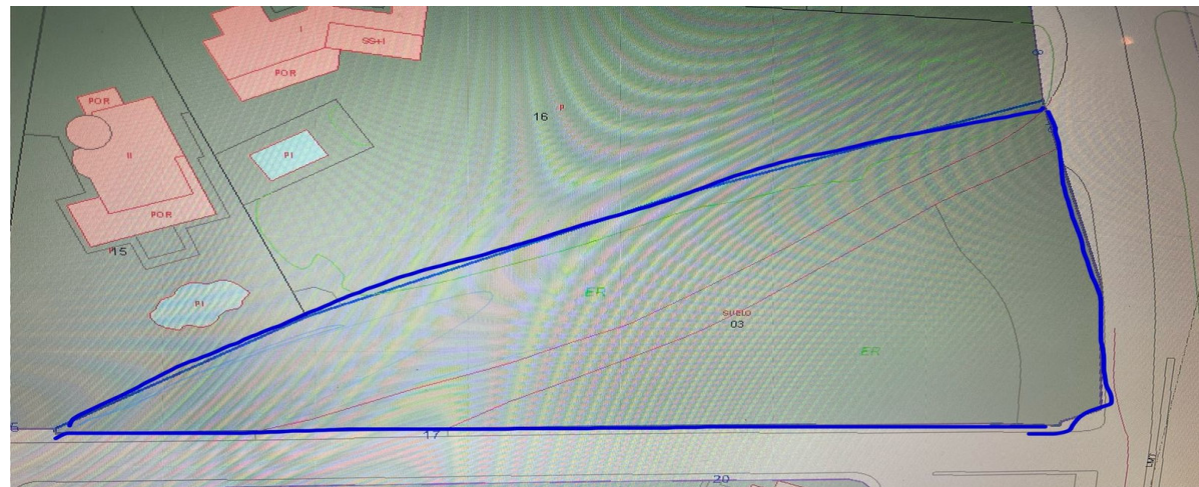

**Продажа - Участок - Benahavís**  
**750.000€**

**Ref.-ID: R4438873**

**Benahavís**

**Участок**

**3500 m2**

This picturesque plot of land, now available for sale in Benahavis village .Good location , walking distance to schools , kindergarten and village's center .