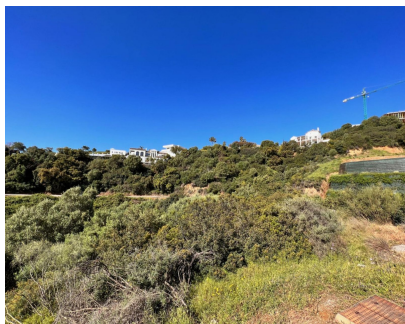

Продажа - Участок - Benahavís

375.000€

Ref.-ID: R4588906

Benahavís

Участок

3807 m2

Very wide and large building plot located within the consolidated residential area of Monte Mayor Resort, Benahavis. The plot comprises 3807m2 and has a build allowance of 12% (internal constructed) for a single dwelling. Sea and mountain views - south and east facing. The plot is sloping, but terrific value for the size and potential.