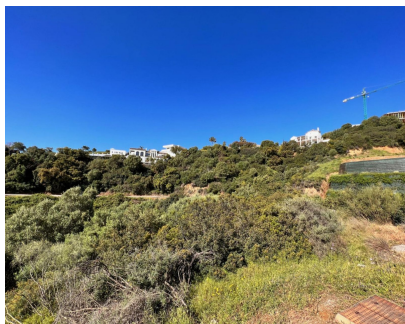

Продажа - Участок - Benahavís

375.000€

Ref.-ID: R4588906

Benahavís

Участок

3807 m2

Very wide and large building plot located within the consolidated residential area of Monte Mayor Resort, Benahavís. The plot comprises 3807m2 and has a build allowance of 12% (internal constructed) for a single dwelling. Sea and mountain views - south and east facing. The plot is sloping, but terrific value for the size and potential.