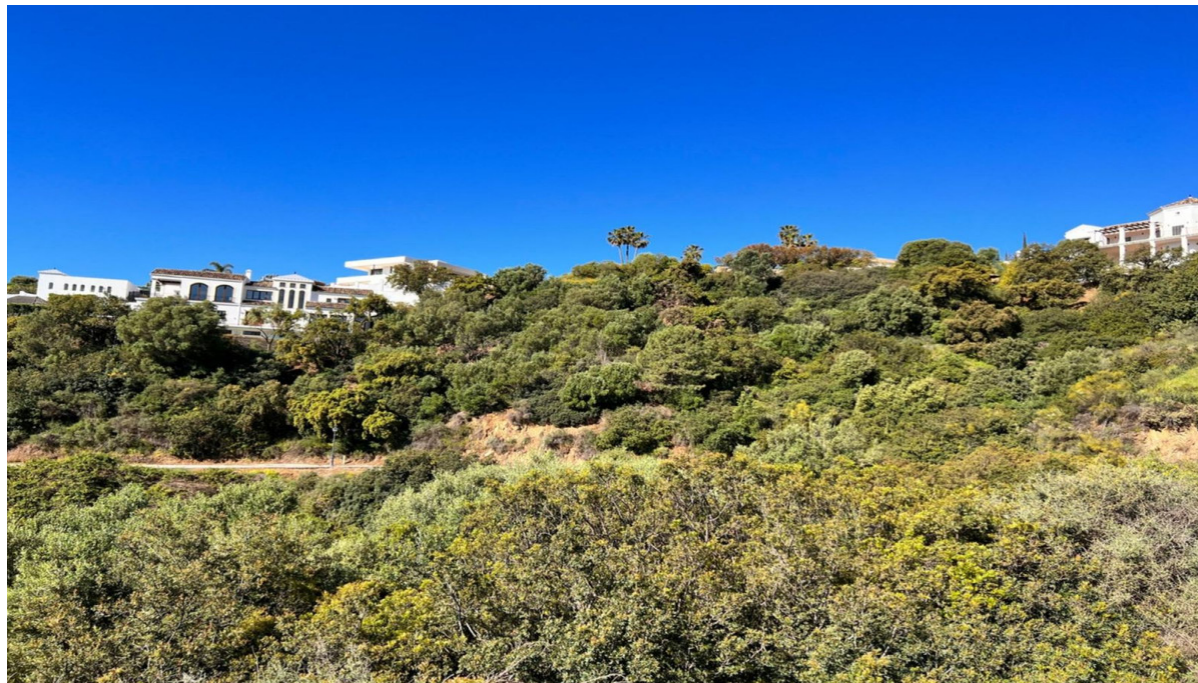

Продажа - Участок - Benahavís

375.000€

Ref.-ID: R4588906

Benahavís

Участок

3807 m2

Very wide and large building plot located within the consolidated residential area of Monte Mayor Resort, Benahavis. The plot comprises 3807m2 and has a build allowance of 12% (internal constructed) for a single dwelling. Sea and mountain views - south and east facing. The plot is sloping, but terrific value for the size and potential.