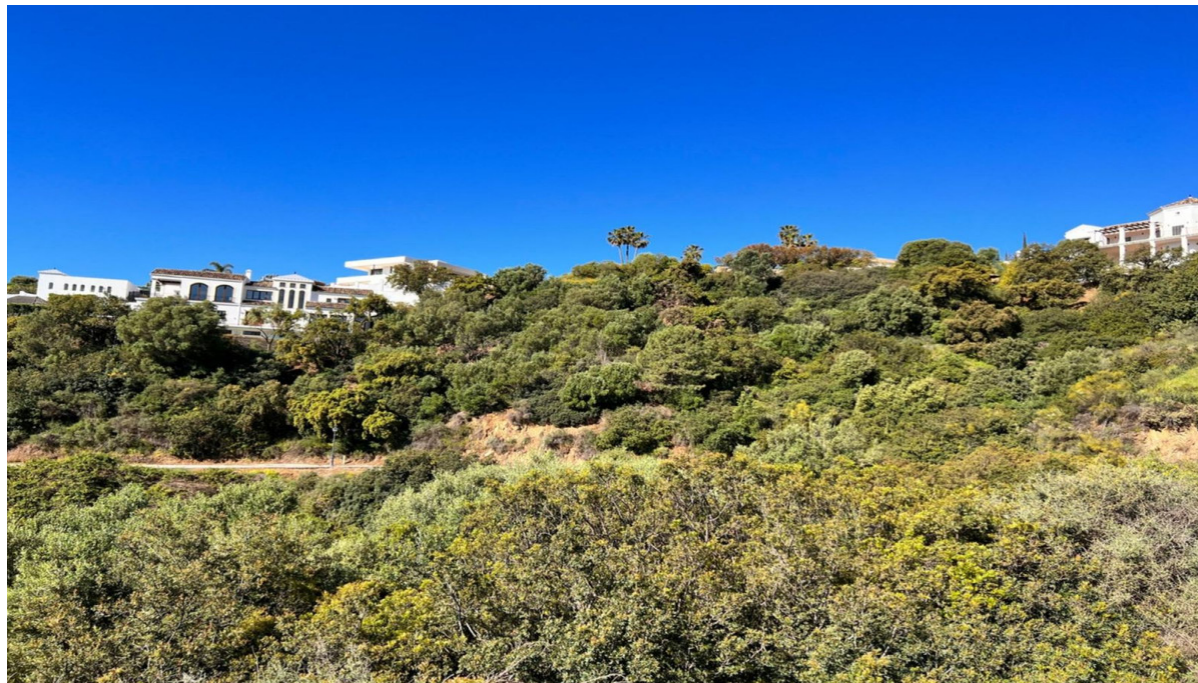

Продажа - Участок - Benahavís

375.000€

Ref.-ID: R4588906

Benahavís

Участок

3807 m2

Very wide and large building plot located within the consolidated residential area of Monte Mayor Resort, Benahavís. The plot comprises 3807m2 and has a build allowance of 12% (internal constructed) for a single dwelling. Sea and mountain views - south and east facing. The plot is sloping, but terrific value for the size and potential.