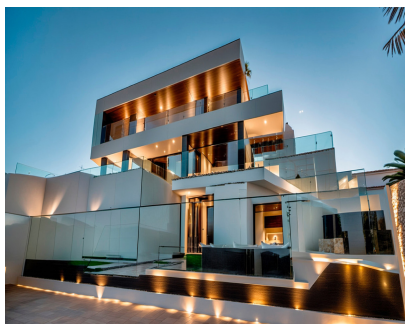

Продажа - Дом - Benahavís
5.695.000€

Ref.-ID: R4590604

Benahavís

Дом

Коммунальные: 3,240 EUR / год

ИБИ: 1,390 EUR / год

Мусор: 180 EUR / год

6

5.5

500 m²

1020 m²

Welcome to Villa Skyline, an exceptional residence nestled within the heart of a golf paradise, gracing a sprawling 1020 m² plot and boasting a stunning 500 m² architectural masterpiece exuding opulence and sophistication. Marvel at the splendour of 6 bedrooms, each accompanied by its en-suite bathroom, offering panoramic vistas that showcase nature's unparalleled beauty. With two self-sufficient studios, this estate allows for hosting family, friends, or staff while safeguarding your paramount privacy. The seamless fusion of practicality and elegance defines Villa Skyline, featuring a spacious laundry room and refined storage solutions, including a grocery elevator, enveloping the space in an aura of serene luxury. Embrace a sanctuary of well-being within this abode; an in-house Gym, Sauna, and Jacuzzi beckon, inviting tranquillity and revitalisation. Outside, discover numerous terraces, inviting lounge areas, an outdoor kitchen, and a pool, ensuring unparalleled convenience for leisure and entertainment. Villa Skyline transcends mere housing; it epitomises sophistication, gracefully blending luxury with functionality, culminating in an unparalleled lifestyle experience. -REFURBISHMENT PROJECT-